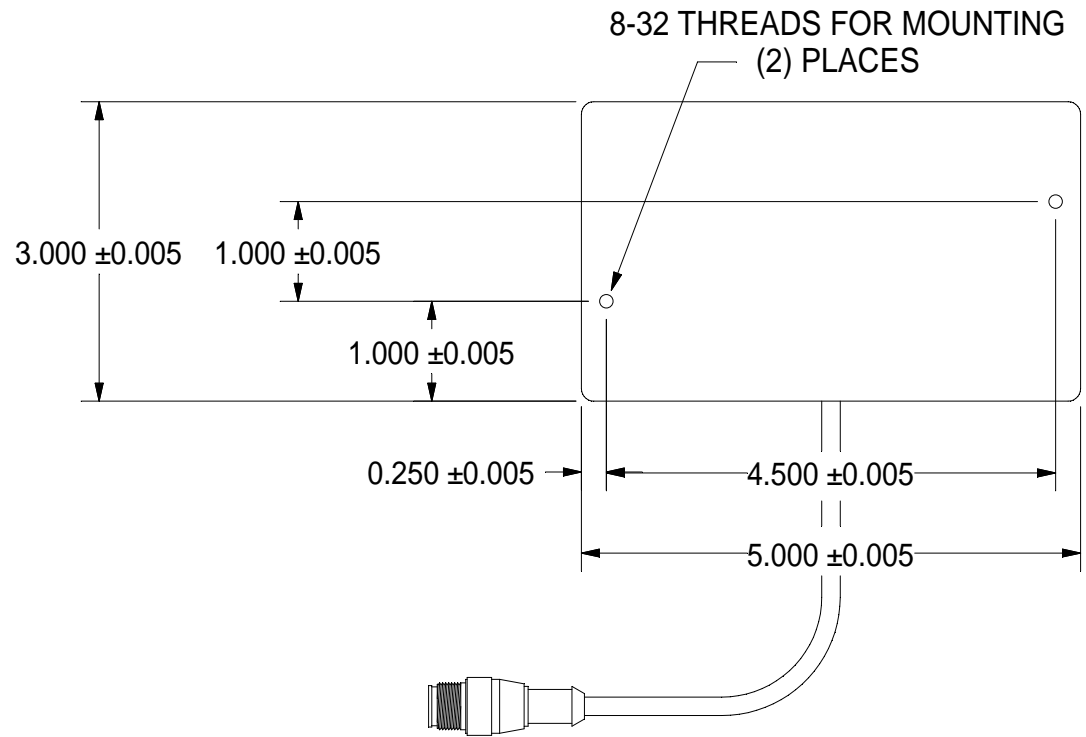

TOP VIEW

BOTTOM VIEW

SIDE VIEW

STANDARD EUROFAST 4-PIN (MALE) CONNECTOR

- PIN 1 (+24VDC / BROWN)
- PIN 3 (GROUND / BLUE)
- PIN 4 (+24VDC / BLACK) STROBE/CONT.

Pyramid Imaging Inc
945 East 11th Avenue
Tampa, FL 33605
<https://pyramidimaging.com>
Sales@pyramidimaging.com
(813) 984-0125

BL24 MOUNT SPECIFICATIONS