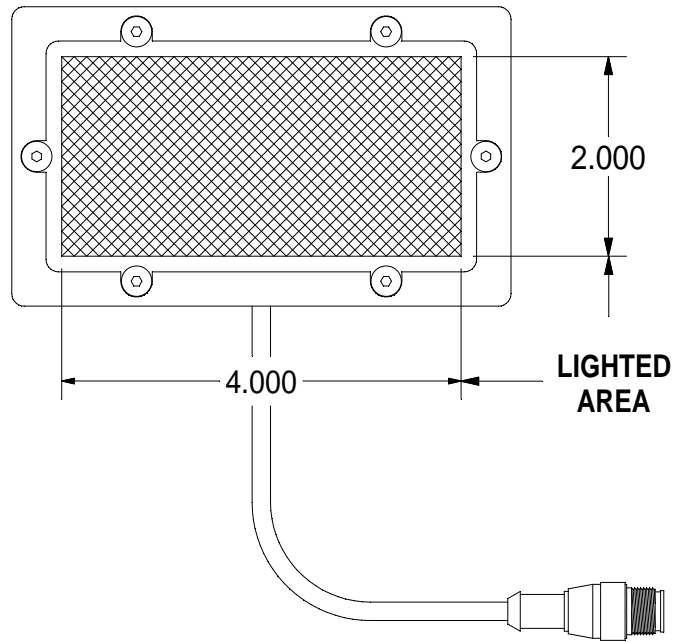

TOP VIEW

BOTTOM VIEW

SIDE VIEW

STANDARD EUROFAST 4-PIN (MALE) CONNECTOR

- PIN 1 (+24VDC / BROWN)
- PIN 3 (GROUND / BLUE)
- PIN 4 (+24VDC / BLACK) STROBE/CONT.

Pyramid Imaging Inc
945 East 11th Avenue
Tampa, FL 33605
<https://pyramidimaging.com>
Sales@pyramidimaging.com
(813) 984-0125

BL24 MOUNT SPECIFICATIONS