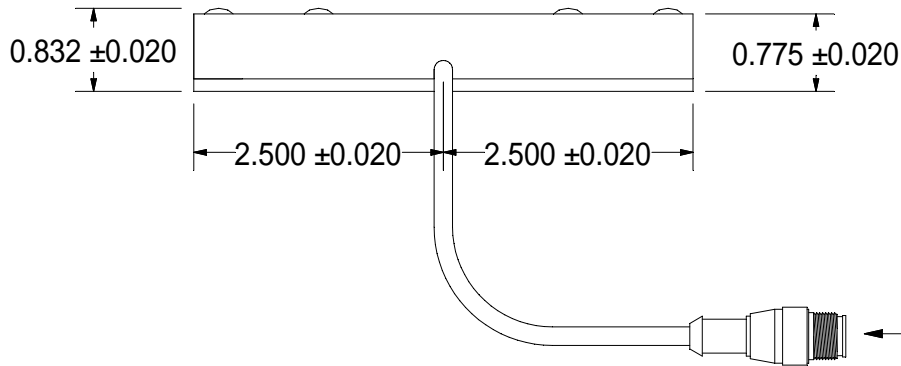

TOP VIEW

BOTTOM VIEW

SIDE VIEW

STANDARD EUROFAST 4-PIN (MALE) CONNECTOR

- PIN 1 (+24VDC / BROWN)
- PIN 3 (GROUND / BLUE)
- PIN 4 (+24VDC / BLACK) STROBE/CONT.

Pyramid Imaging Inc
945 East 11th Avenue
Tampa, FL 33605
<https://pyramidimaging.com>
Sales@pyramidimaging.com
(813) 984-0125

BL24 MOUNT SPECIFICATIONS