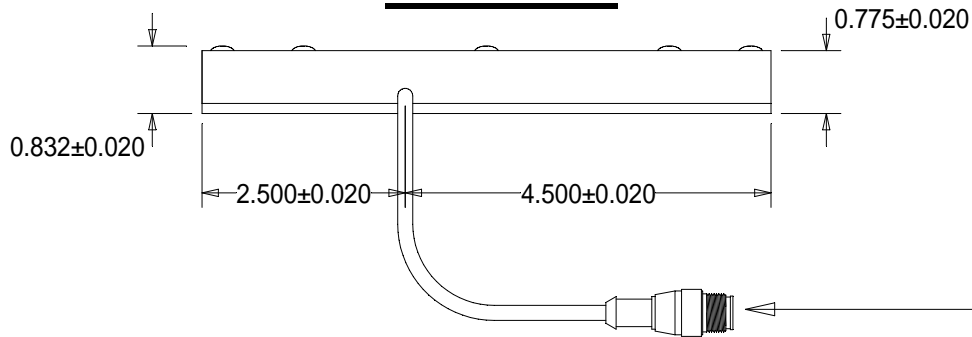

## BOTTOM VIEW

### STANDARD EUROFAST 4-PIN (MALE) CONNECTOR

PIN 1 (+24VDC / BROWN)

PIN 3 (GROUND / BLUE)

PIN 4 (+24VDC / BLACK) STROBE/CONT.