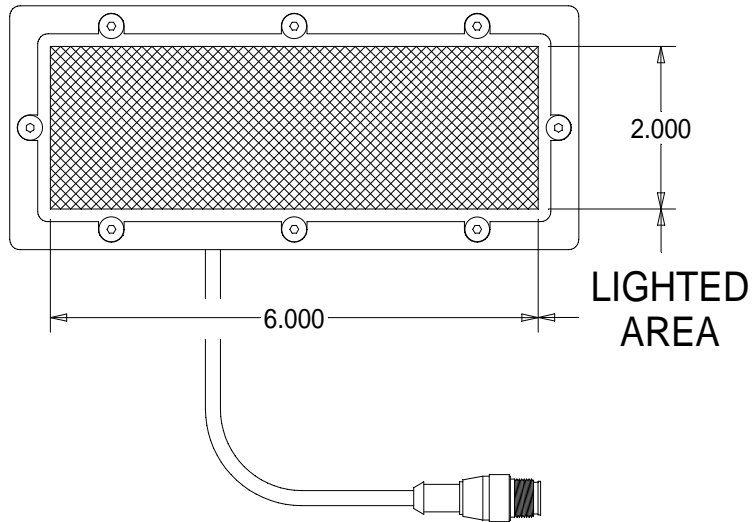

## TOP VIEW

## BOTTOM VIEW

## SIDE VIEW

### STANDARD EUROFAST 4-PIN (MALE) CONNECTOR

PIN 1 (+24VDC / BROWN)

PIN 3 (GROUND / BLUE)

PIN 4 (+24VDC / BLACK) STROBE/CONT.