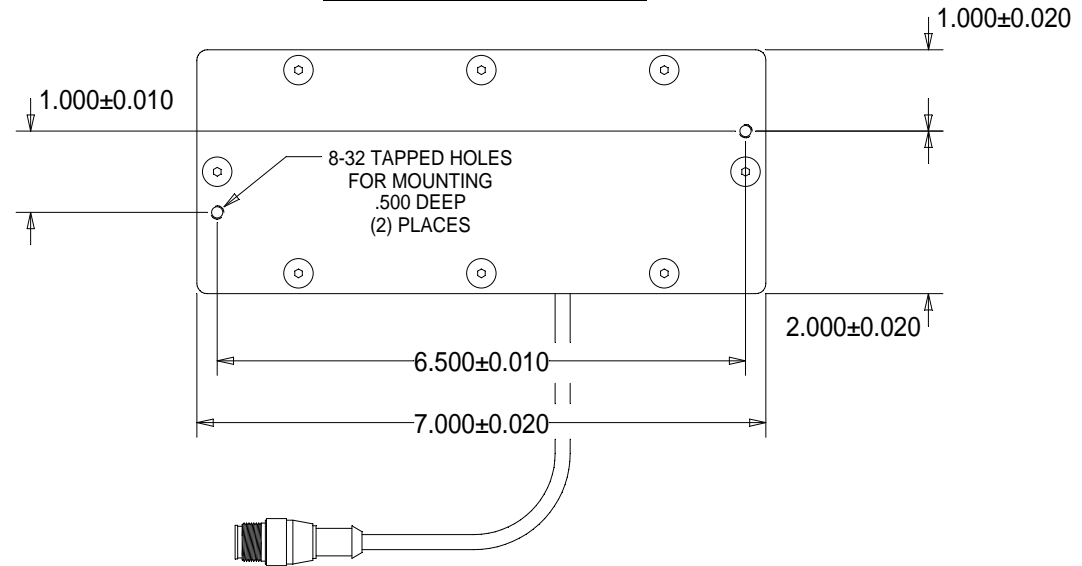

## TOP VIEW

## BOTTOM VIEW

## SIDE VIEW

### STANDARD EUROFAST 4-PIN (MALE) CONNECTOR

PIN 1 (+24VDC / BROWN)

PIN 3 (GROUND / BLUE)

PIN 4 (+24VDC / BLACK) STROBE/CONT.