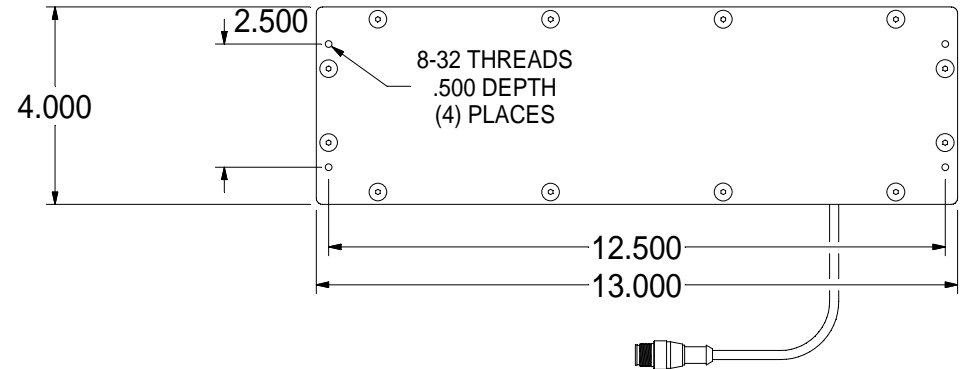

TOP VIEW

BOTTOM VIEW

SIDE VIEW

STANDARD EUROFAST 4-PIN (MALE) CONNECTOR

PIN 1 (+24VDC / BROWN)

PIN 3 (GROUND / BLUE)

PIN 4 (+24VDC / BLACK) STROBE/CONT.

BL312 MOUNT SPECIFICATIONS