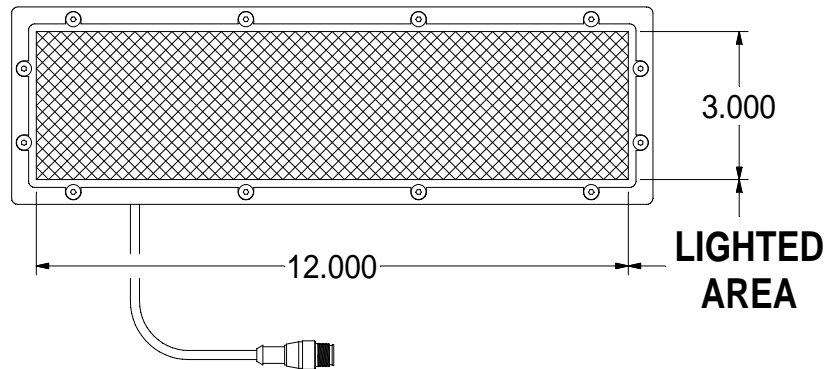

TOP VIEW

BOTTOM VIEW

SIDE VIEW

STANDARD EUROFAST 4-PIN (MALE) CONNECTOR

PIN 1 (+24VDC / BROWN)

PIN 3 (GROUND / BLUE)

PIN 4 (+24VDC / BLACK) STROBE/CONT.

BL312 MOUNT SPECIFICATIONS