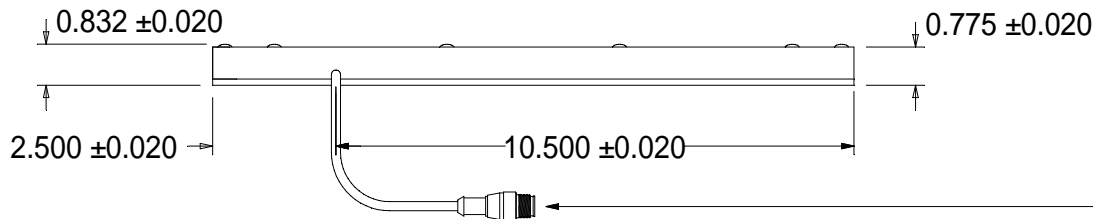

TOP VIEW

BOTTOM VIEW

SIDE VIEW

STANDARD EUROFAST 4-PIN (MALE) CONNECTOR

PIN 1 (+24VDC / BROWN)

PIN 3 (GROUND / BLUE)

PIN 4 (+24VDC / BLACK) STROBE/CONT.

BL312 MOUNT SPECIFICATIONS