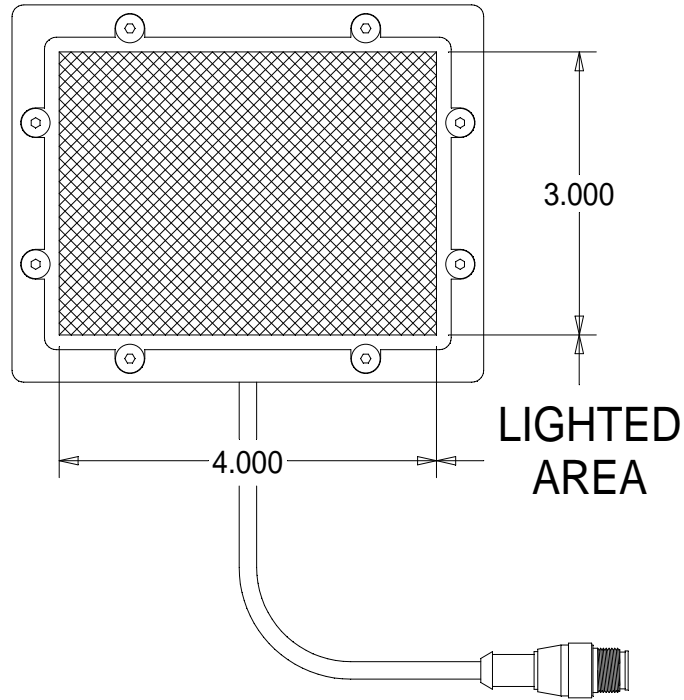

## TOP VIEW

## BOTTOM VIEW

## SIDE VIEW

### STANDARD EUROFAST 4-PIN (MALE) CONNECTOR

PIN 1 (+24VDC / BROWN)

PIN 3 (GROUND / BLUE)

PIN 4 (+24VDC / BLACK) STROBE/CONT.