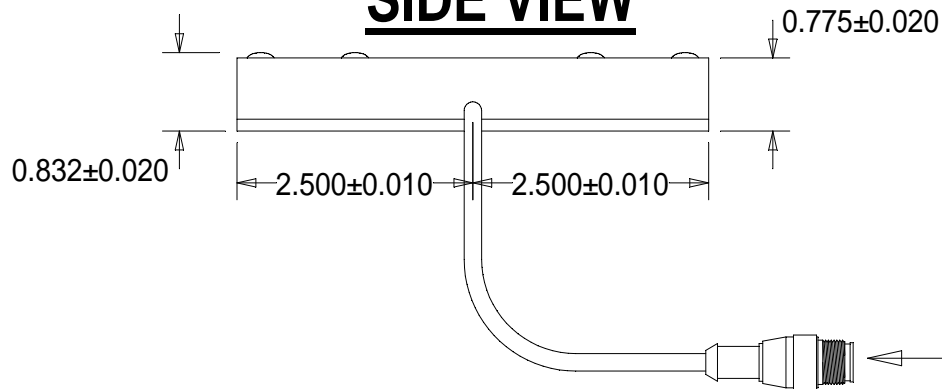

## TOP VIEW

## BOTTOM VIEW

### STANDARD EUROFAST 4-PIN (MALE) CONNECTOR

PIN 1 (+24VDC / BROWN)

PIN 3 (GROUND / BLUE)

PIN 4 (+24VDC / BLACK) STROBE/CONT.