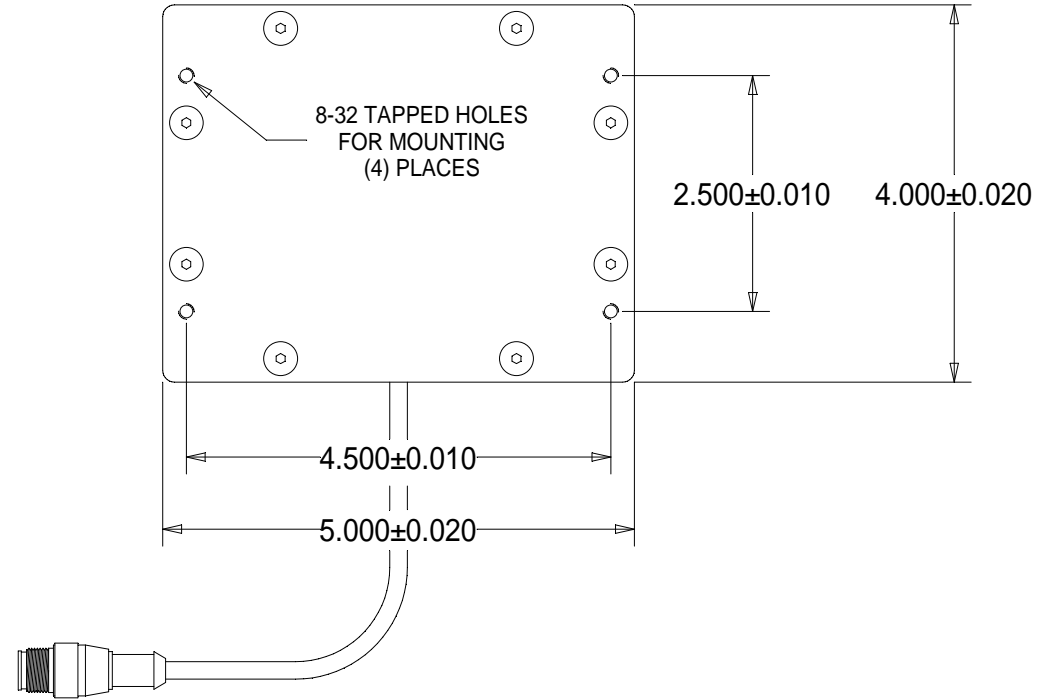

## TOP VIEW

## BOTTOM VIEW

## SIDE VIEW

### STANDARD EUROFAST 4-PIN (MALE) CONNECTOR

PIN 1 (+24VDC / BROWN)

PIN 3 (GROUND / BLUE)

PIN 4 (+24VDC / BLACK) STROBE/CONT.