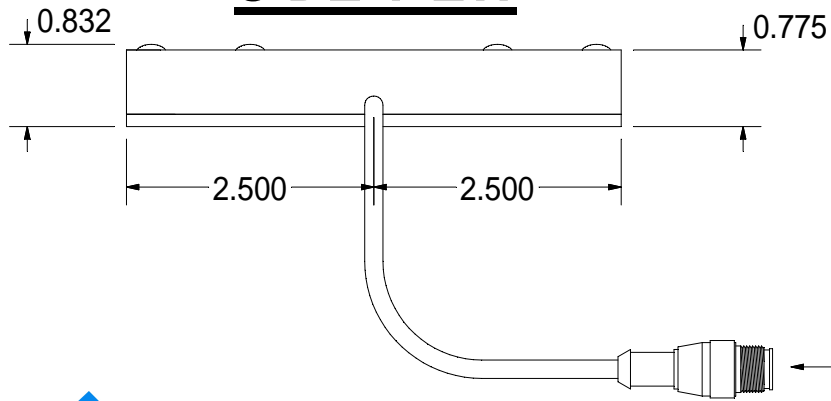

# BOTTOM VIEW

### STANDARD EUROFAST 4-PIN (MALE) CONNECTOR

- PIN 1 (+24VDC / BROWN)
- PIN 3 (GROUND / BLUE)
- PIN 4 (+24VDC / BLACK) STROBE/CONT.

Pyramid Imaging Inc  
945 East 11th Avenue  
Tampa, FL 33605  
<https://pyramidimaging.com>  
Sales@pyramidimaging.com  
(813) 984-0125