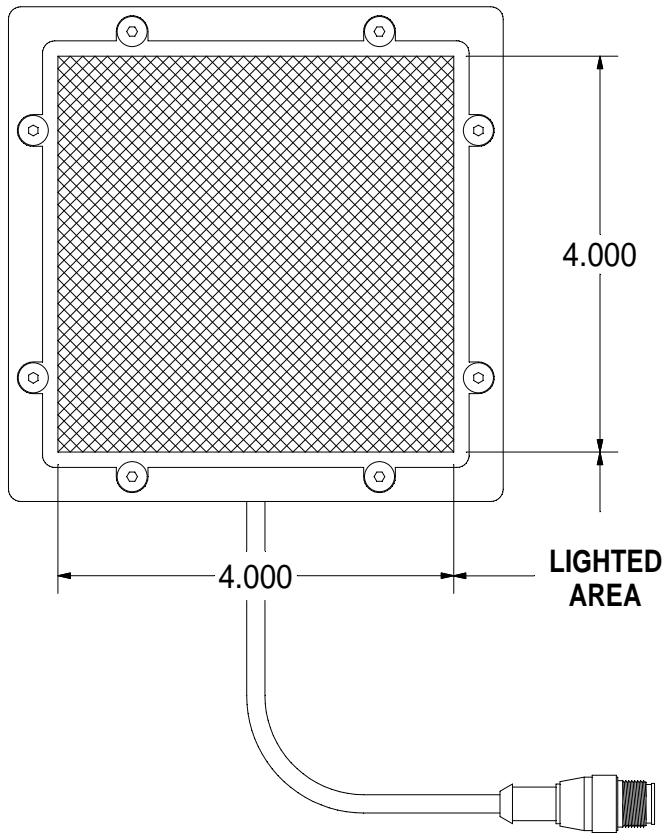

# TOP VIEW

# BOTTOM VIEW

### STANDARD EUROFAST 4-PIN (MALE) CONNECTOR

- PIN 1 (+24VDC / BROWN)
- PIN 3 (GROUND / BLUE)
- PIN 4 (+24VDC / BLACK) STROBE/CONT.

Pyramid Imaging Inc  
945 East 11th Avenue  
Tampa, FL 33605  
<https://pyramidimaging.com>  
Sales@pyramidimaging.com  
(813) 984-0125