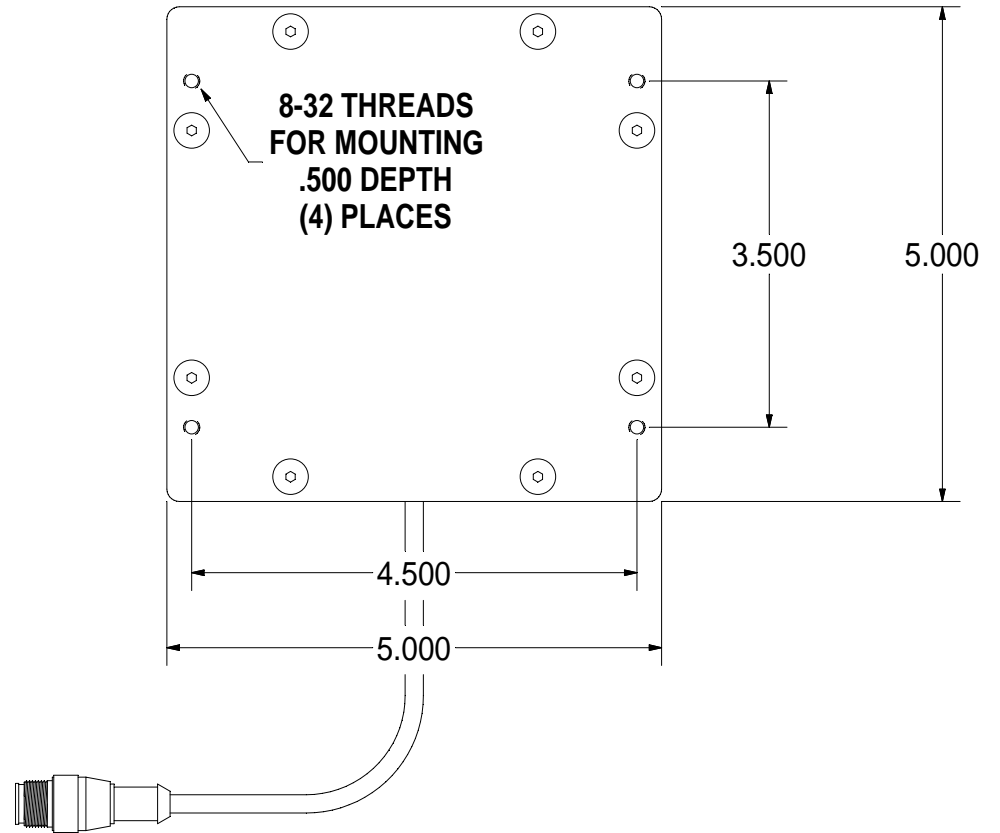

# TOP VIEW

# BOTTOM VIEW

### STANDARD EUROFAST 4-PIN (MALE) CONNECTOR

- PIN 1 (+24VDC / BROWN)
- PIN 3 (GROUND / BLUE)
- PIN 4 (+24VDC / BLACK) STROBE/CONT.

Pyramid Imaging Inc  
945 East 11th Avenue  
Tampa, FL 33605  
<https://pyramidimaging.com>  
Sales@pyramidimaging.com  
(813) 984-0125

# BL44 MOUNT SPECIFICATIONS