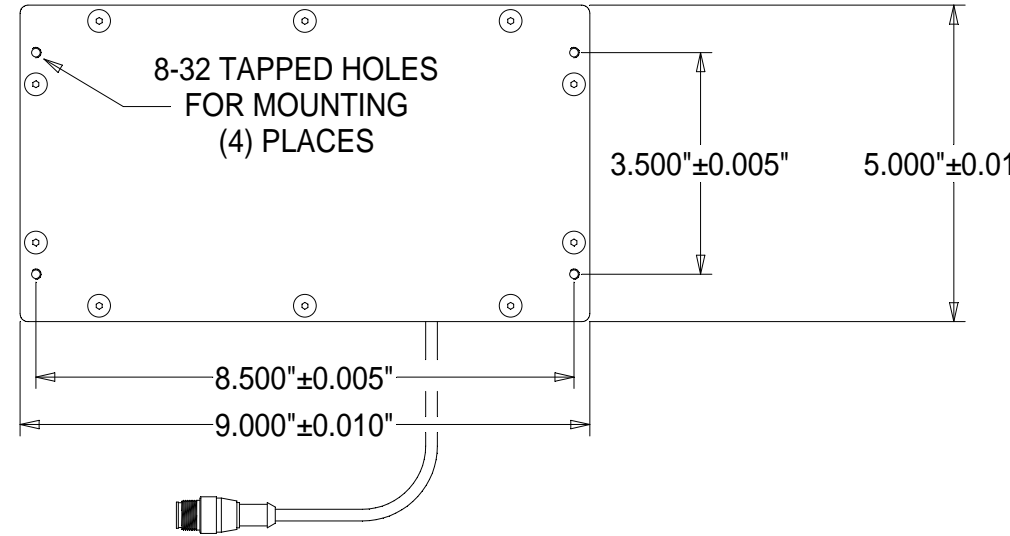

TOP VIEW

BOTTOM VIEW

SIDE VIEW

STANDARD EUROFAST 4-PIN (MALE) CONNECTOR

PIN 1 (+24VDC / BROWN)

PIN 3 (GROUND / BLUE)

PIN 4 (+24VDC / BLACK) STROBE/CONT.

Pyramid Imaging Inc
945 East 11th Avenue
Tampa, FL 33605
<https://pyramidimaging.com>
Sales@pyramidimaging.com
(813) 984-0125

BL48 MOUNT SPECIFICATIONS