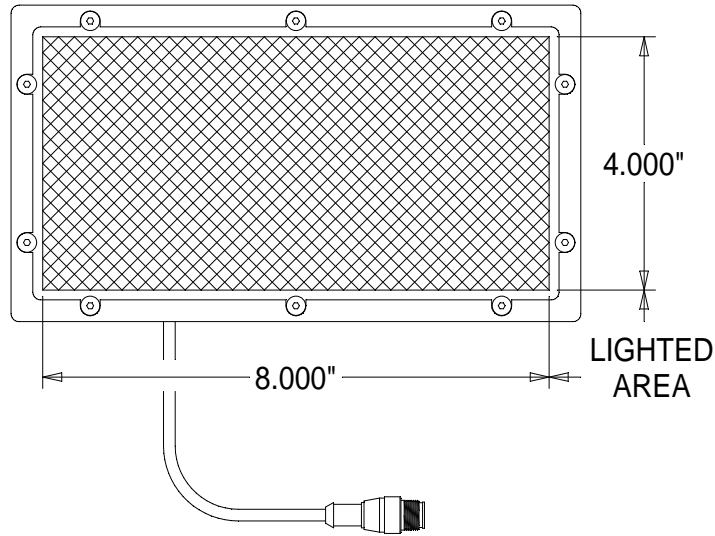

TOP VIEW

BOTTOM VIEW

SIDE VIEW

STANDARD EUROFAST 4-PIN (MALE) CONNECTOR

PIN 1 (+24VDC / BROWN)

PIN 3 (GROUND / BLUE)

PIN 4 (+24VDC / BLACK) STROBE/CONT.

Pyramid Imaging Inc
945 East 11th Avenue
Tampa, FL 33605
<https://pyramidimaging.com>
Sales@pyramidimaging.com
(813) 984-0125

BL48 MOUNT SPECIFICATIONS