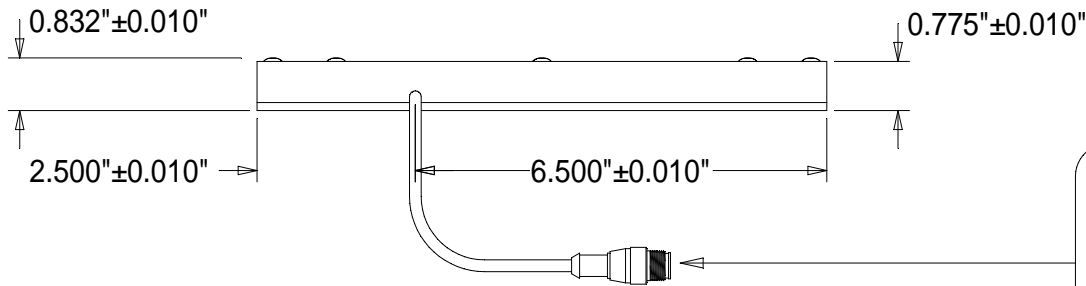

TOP VIEW

BOTTOM VIEW

SIDE VIEW

STANDARD EUROFAST 4-PIN (MALE) CONNECTOR

PIN 1 (+24VDC / BROWN)

PIN 3 (GROUND / BLUE)

PIN 4 (+24VDC / BLACK) STROBE/CONT.

Pyramid Imaging Inc
945 East 11th Avenue
Tampa, FL 33605
<https://pyramidimaging.com>
Sales@pyramidimaging.com
(813) 984-0125

BL48 MOUNT SPECIFICATIONS