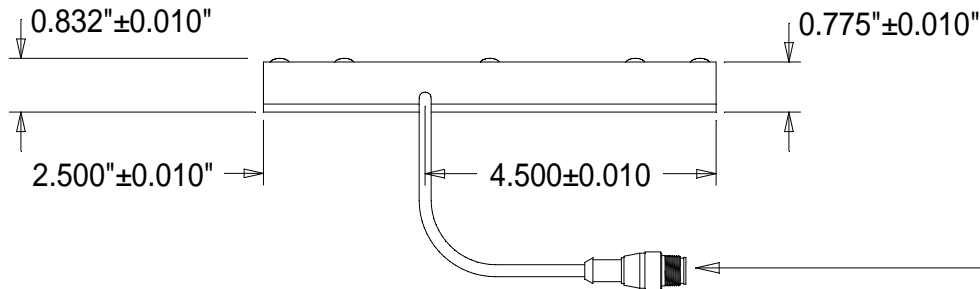

TOP VIEW

BOTTOM VIEW

SIDE VIEW

STANDARD EUROFAST 4-PIN (MALE) CONNECTOR

PIN 1 (+24VDC / BROWN)

PIN 3 (GROUND / BLUE)

PIN 4 (+24VDC / BLACK) STROBE/CONT.

BL56 MOUNT SPECIFICATIONS