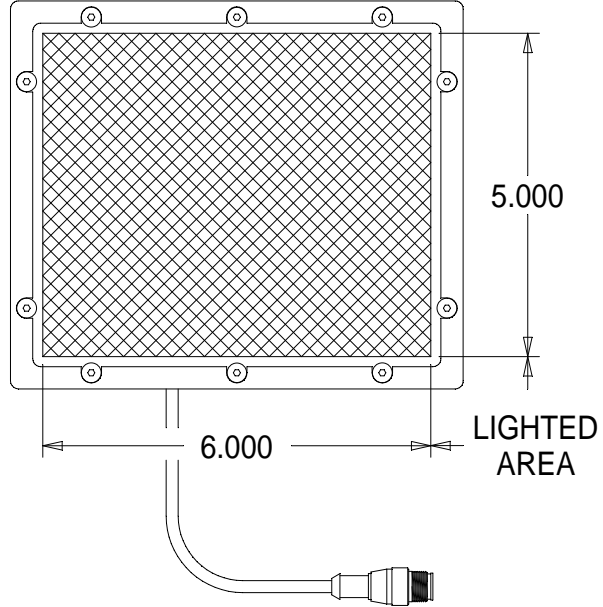

TOP VIEW

BOTTOM VIEW

SIDE VIEW

STANDARD EUROFAST 4-PIN (MALE) CONNECTOR

PIN 1 (+24VDC / BROWN)

PIN 3 (GROUND / BLUE)

PIN 4 (+24VDC / BLACK) STROBE/CONT.

BL56 MOUNT SPECIFICATIONS