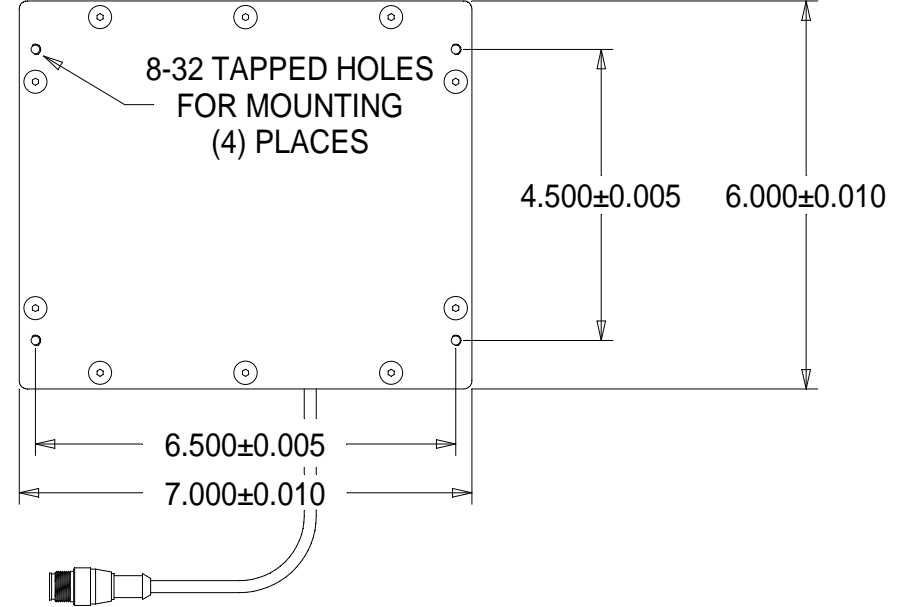

TOP VIEW

BOTTOM VIEW

SIDE VIEW

STANDARD EUROFAST 4-PIN (MALE) CONNECTOR

PIN 1 (+24VDC / BROWN)

PIN 3 (GROUND / BLUE)

PIN 4 (+24VDC / BLACK) STROBE/CONT.

BL56 MOUNT SPECIFICATIONS