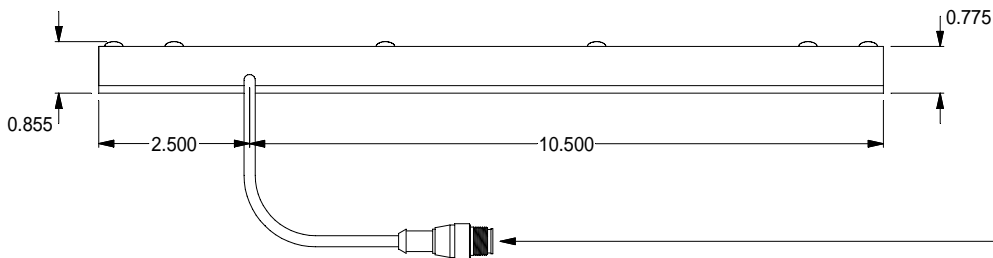

TOP VIEW

BOTTOM VIEW

SIDE VIEW

STANDARD EUROFAST 4-PIN (MALE) CONNECTOR

PIN 1 (+24VDC / BROWN)

PIN 3 (GROUND / BLUE)

PIN 4 (+24VDC / BLACK) STROBE/CONT.

Pyramid Imaging Inc
945 East 11th Avenue
Tampa, FL 33605
<https://pyramidimaging.com>
Sales@pyramidimaging.com
(813) 984-0125

Pyramid Imaging

BL612 MOUNT SPECIFICATIONS