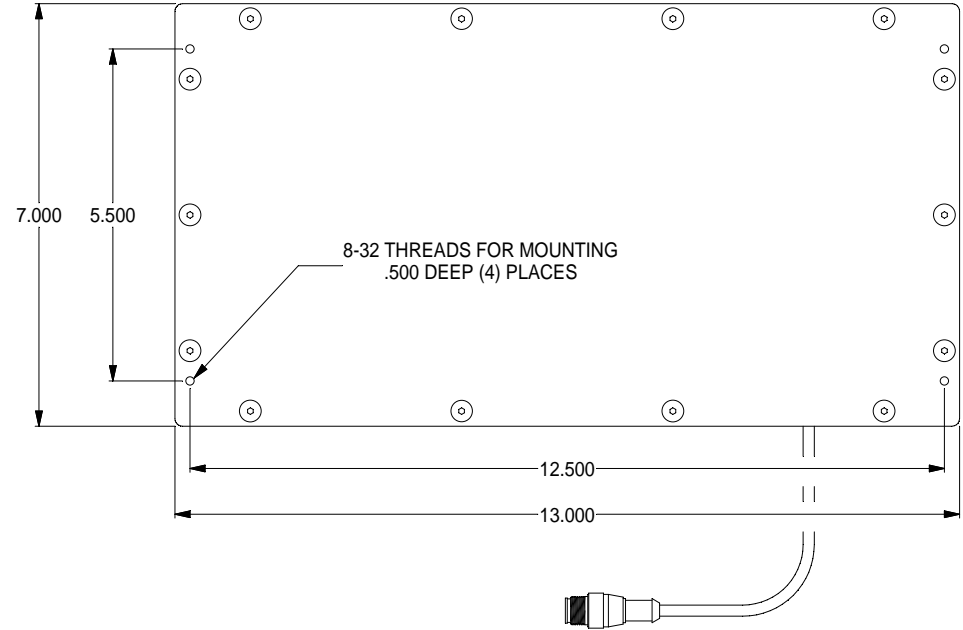

TOP VIEW

BOTTOM VIEW

SIDE VIEW

STANDARD EUROFAST 4-PIN (MALE) CONNECTOR

PIN 1 (+24VDC / BROWN)

PIN 3 (GROUND / BLUE)

PIN 4 (+24VDC / BLACK) STROBE/CONT.

Pyramid Imaging Inc
945 East 11th Avenue
Tampa, FL 33605
<https://pyramidimaging.com>
Sales@pyramidimaging.com
(813) 984-0125

Pyramid Imaging

BL612 MOUNT SPECIFICATIONS