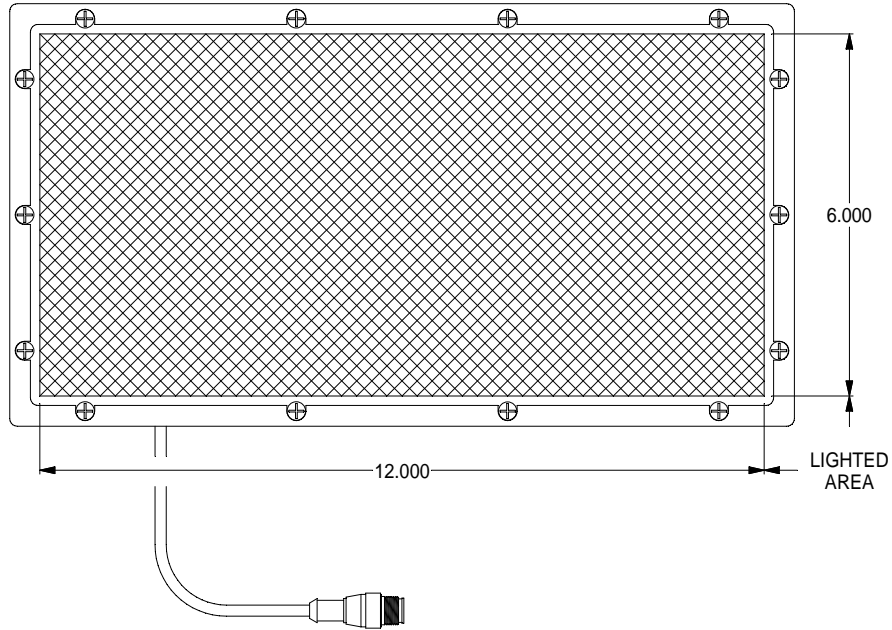

TOP VIEW

BOTTOM VIEW

SIDE VIEW

STANDARD EUROFAST 4-PIN (MALE) CONNECTOR

PIN 1 (+24VDC / BROWN)

PIN 3 (GROUND / BLUE)

PIN 4 (+24VDC / BLACK) STROBE/CONT.

Pyramid Imaging Inc
945 East 11th Avenue
Tampa, FL 33605
<https://pyramidimaging.com>
Sales@pyramidimaging.com
(813) 984-0125

Pyramid Imaging

BL612 MOUNT SPECIFICATIONS