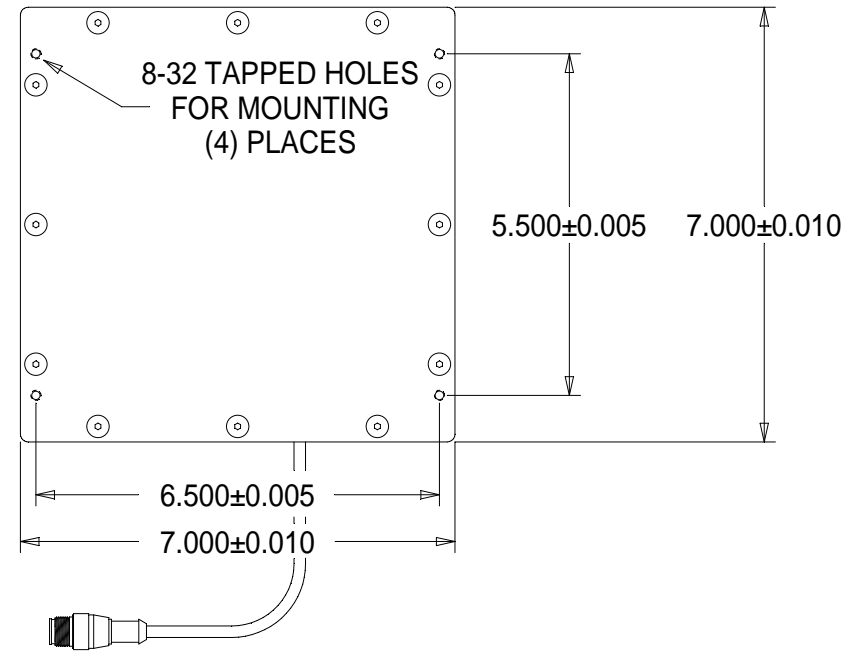

TOP VIEW

BOTTOM VIEW

SIDE VIEW

STANDARD EUROFAST 4-PIN (MALE) CONNECTOR

PIN 1 (+24VDC / BROWN)

PIN 3 (GROUND / BLUE)

PIN 4 (+24VDC / BLACK) STROBE/CONT.

Pyramid Imaging Inc
945 East 11th Avenue
Tampa, FL 33605
<https://pyramidimaging.com>
Sales@pyramidimaging.com
(813) 984-0125

Pyramid Imaging

BL66 MOUNT SPECIFICATIONS