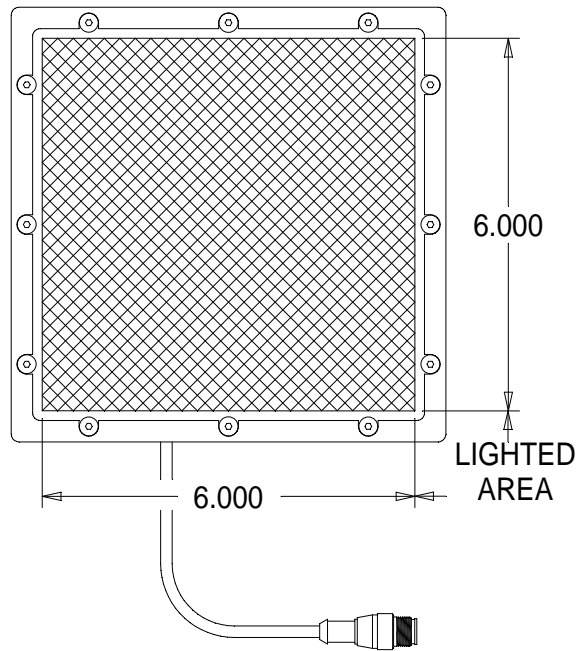

TOP VIEW

BOTTOM VIEW

SIDE VIEW

STANDARD EUROFAST 4-PIN (MALE) CONNECTOR

PIN 1 (+24VDC / BROWN)

PIN 3 (GROUND / BLUE)

PIN 4 (+24VDC / BLACK) STROBE/CONT.

Pyramid Imaging Inc
945 East 11th Avenue
Tampa, FL 33605
<https://pyramidimaging.com>
Sales@pyramidimaging.com
(813) 984-0125

Pyramid Imaging

BL66 MOUNT SPECIFICATIONS