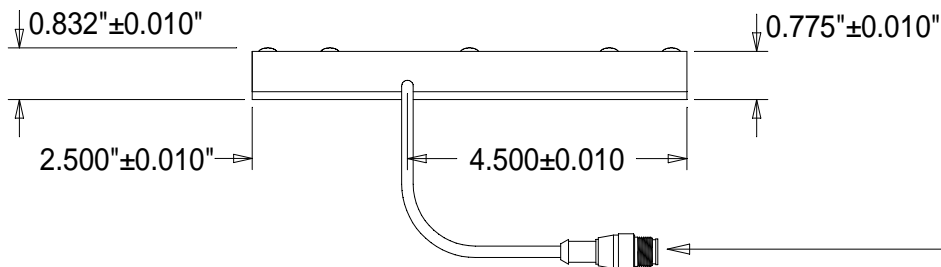

TOP VIEW

BOTTOM VIEW

SIDE VIEW

STANDARD EUROFAST 4-PIN (MALE) CONNECTOR

PIN 1 (+24VDC / BROWN)

PIN 3 (GROUND / BLUE)

PIN 4 (+24VDC / BLACK) STROBE/CONT.

Pyramid Imaging Inc
945 East 11th Avenue
Tampa, FL 33605
<https://pyramidimaging.com>
Sales@pyramidimaging.com
(813) 984-0125

Pyramid Imaging

BL66 MOUNT SPECIFICATIONS