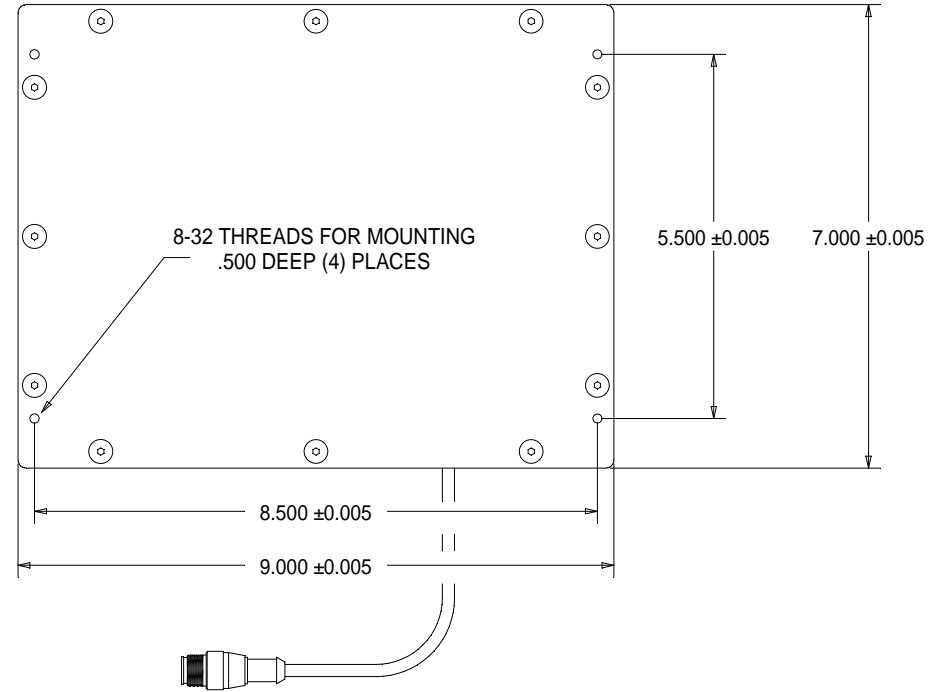

TOP VIEW

BOTTOM VIEW

SIDE VIEW

STANDARD EUROFAST 4-PIN (MALE) CONNECTOR

PIN 1 (+24VDC / BROWN)

PIN 3 (GROUND / BLUE)

PIN 4 (+24VDC / BLACK) STROBE/CONT.

Pyramid Imaging Inc
945 East 11th Avenue
Tampa, FL 33605
<https://pyramidimaging.com>
Sales@pyramidimaging.com
(813) 984-0125

Pyramid Imaging

BL68 MOUNT SPECIFICATIONS