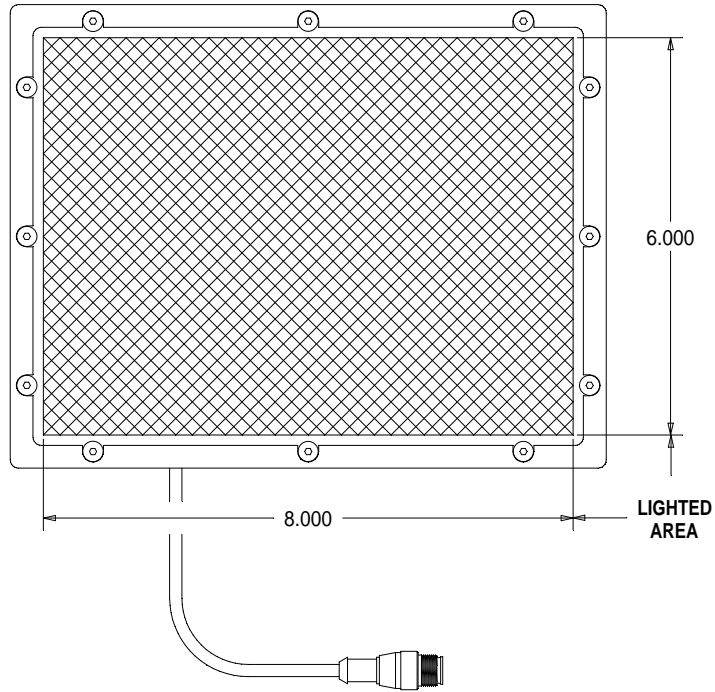

TOP VIEW

BOTTOM VIEW

SIDE VIEW

STANDARD EUROFAST 4-PIN (MALE) CONNECTOR

PIN 1 (+24VDC / BROWN)

PIN 3 (GROUND / BLUE)

PIN 4 (+24VDC / BLACK) STROBE/CONT.

Pyramid Imaging Inc
945 East 11th Avenue
Tampa, FL 33605
<https://pyramidimaging.com>
Sales@pyramidimaging.com
(813) 984-0125

Pyramid Imaging

BL68 MOUNT SPECIFICATIONS