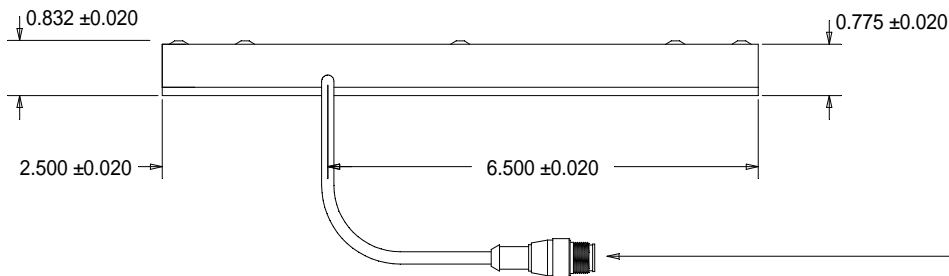

TOP VIEW

BOTTOM VIEW

SIDE VIEW

STANDARD EUROFAST 4-PIN (MALE) CONNECTOR

PIN 1 (+24VDC / BROWN)

PIN 3 (GROUND / BLUE)

PIN 4 (+24VDC / BLACK) STROBE/CONT.

Pyramid Imaging Inc
945 East 11th Avenue
Tampa, FL 33605
<https://pyramidimaging.com>
Sales@pyramidimaging.com
(813) 984-0125

Pyramid Imaging

BL68 MOUNT SPECIFICATIONS