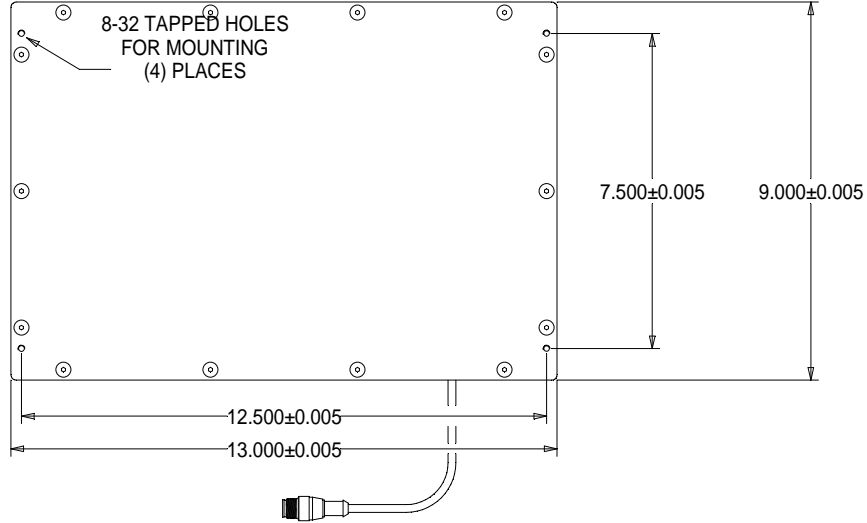

TOP VIEW

BOTTOM VIEW

SIDE VIEW

STANDARD EUROFAST 4-PIN (MALE) CONNECTOR
PIN 1 (+24VDC / BROWN)
PIN 3 (GROUND / BLUE)
PIN 4 (+24VDC / BLACK) STROBE/CONT.

BL812 MOUNT DRAWING

Pyramid Imaging

Pyramid Imaging Inc
945 East 11th Avenue
Tampa, FL 33605
<https://pyramidimaging.com>
Sales@pyramidimaging.com
(813) 984-0125