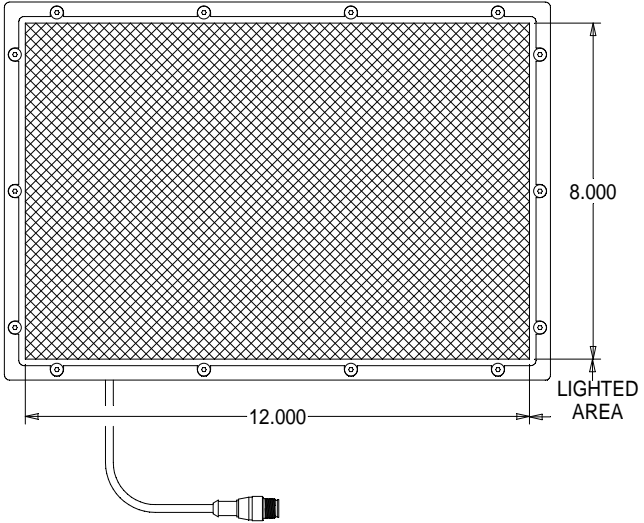

TOP VIEW

BOTTOM VIEW

SIDE VIEW

STANDARD EUROFAST 4-PIN (MALE) CONNECTOR
PIN 1 (+24VDC / BROWN)
PIN 3 (GROUND / BLUE)
PIN 4 (+24VDC / BLACK) STROBE/CONT.

BL812 MOUNT DRAWING

Pyramid Imaging

Pyramid Imaging Inc
945 East 11th Avenue
Tampa, FL 33605
<https://pyramidimaging.com>
Sales@pyramidimaging.com
(813) 984-0125