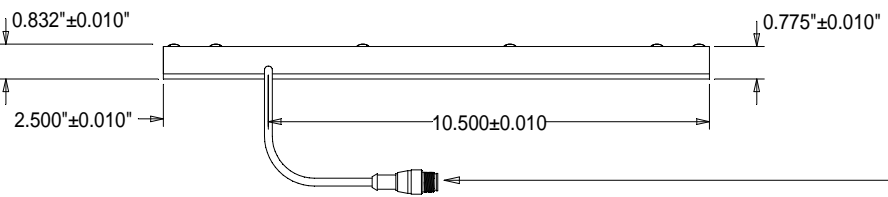

TOP VIEW

BOTTOM VIEW

SIDE VIEW

STANDARD EUROFAST 4-PIN (MALE) CONNECTOR
PIN 1 (+24VDC / BROWN)
PIN 3 (GROUND / BLUE)
PIN 4 (+24VDC / BLACK) STROBE/CONT.

BL812 MOUNT DRAWING

Pyramid Imaging

Pyramid Imaging Inc
945 East 11th Avenue
Tampa, FL 33605
<https://pyramidimaging.com>
Sales@pyramidimaging.com
(813) 984-0125