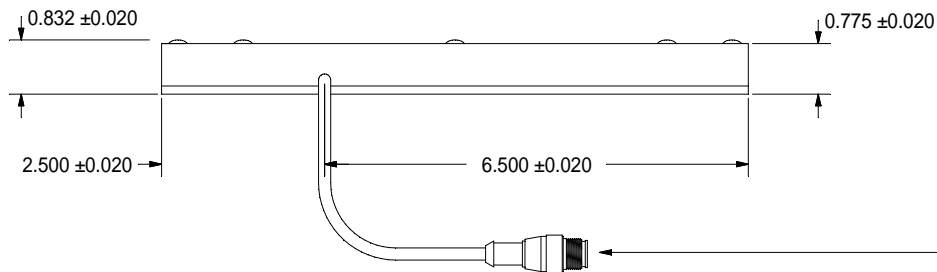

TOP VIEW

BOTTOM VIEW

SIDE VIEW

STANDARD EUROFAST 4-PIN (MALE) CONNECTOR

PIN 1 (+24VDC / BROWN)

PIN 3 (GROUND / BLUE)

PIN 4 (+24VDC / BLACK) STROBE/CONT.

Pyramid Imaging Inc
945 East 11th Avenue
Tampa, FL 33605
<https://pyramidimaging.com>
Sales@pyramidimaging.com
(813) 984-0125