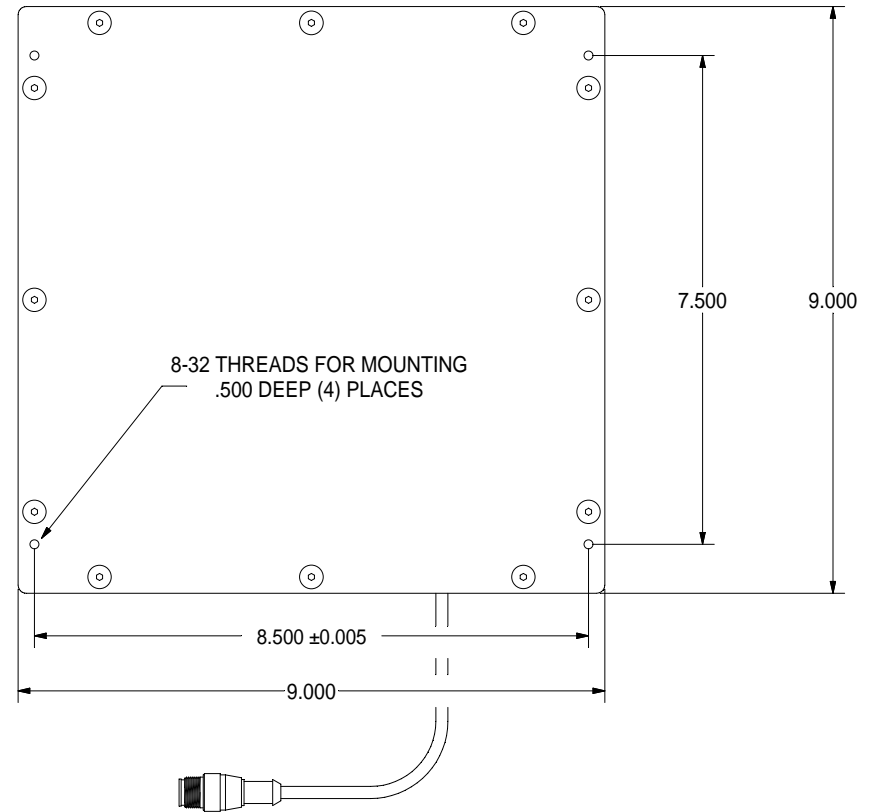

TOP VIEW

BOTTOM VIEW

SIDE VIEW

STANDARD EUROFAST 4-PIN (MALE) CONNECTOR

PIN 1 (+24VDC / BROWN)

PIN 3 (GROUND / BLUE)

PIN 4 (+24VDC / BLACK) STROBE/CONT.

Pyramid Imaging Inc
945 East 11th Avenue
Tampa, FL 33605
<https://pyramidimaging.com>
Sales@pyramidimaging.com
(813) 984-0125