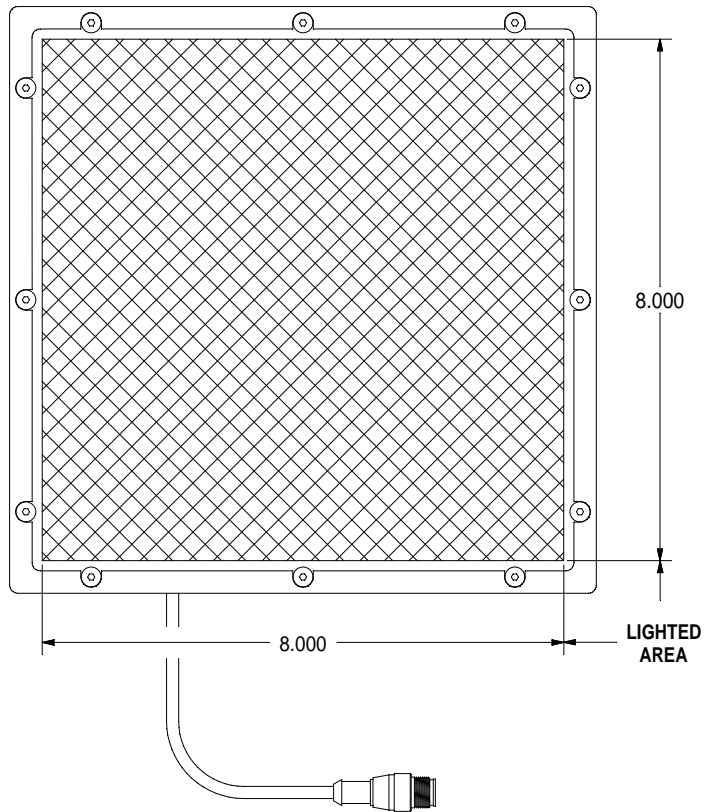

TOP VIEW

BOTTOM VIEW

SIDE VIEW

STANDARD EUROFAST 4-PIN (MALE) CONNECTOR

PIN 1 (+24VDC / BROWN)

PIN 3 (GROUND / BLUE)

PIN 4 (+24VDC / BLACK) STROBE/CONT.

Pyramid Imaging Inc
945 East 11th Avenue
Tampa, FL 33605
<https://pyramidimaging.com>
Sales@pyramidimaging.com
(813) 984-0125