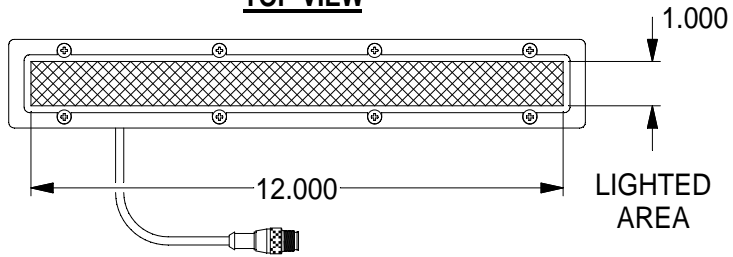

Pyramid Imaging Inc
945 East 11th Avenue
Tampa, FL 33605
<https://pyramidimaging.com>
Sales@pyramidimaging.com
(813) 984-0125

TOP VIEW

8-32 TAPPED HOLES
FOR MOUNTING
.500 DEEP (4) PLACES

LA112 MOUNT SPECIFICATIONS

STANDARD EUROFAST 4-PIN (MALE) CONNECTOR

PIN 1 (+24VDC / BROWN)

PIN 3 (GROUND / BLUE)

PIN 4 (+24VDC / BLACK) STROBE/CONT.