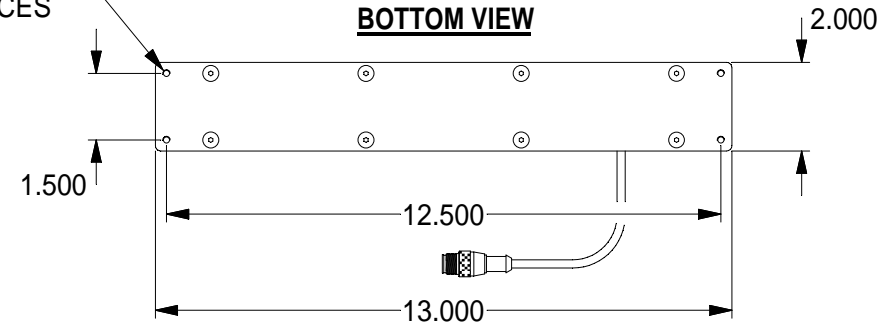

8-32 TAPPED HOLES
FOR MOUNTING
.500 DEEP (4) PLACES

BOTTOM VIEW