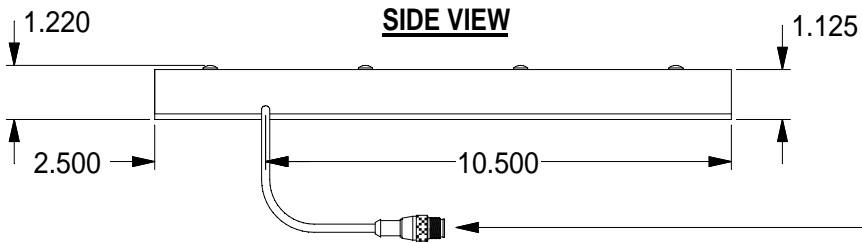

LA112 MOUNT SPECIFICATIONS

STANDARD EUROFAST 4-PIN (MALE) CONNECTOR

PIN 1 (+24VDC / BROWN)

PIN 3 (GROUND / BLUE)

PIN 4 (+24VDC / BLACK) STROBE/CONT.