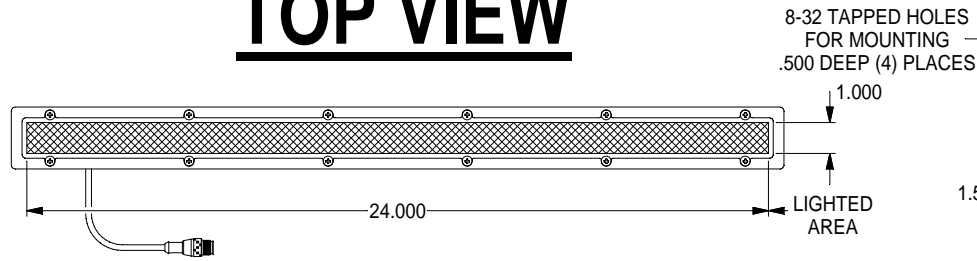

TOP VIEW

BOTTOM VIEW

SIDE VIEW

LA124 MOUNT SPECIFICATIONS

STANDARD EUROFAST 4-PIN (MALE) CONNECTOR

- PIN 1 (+24VDC / BROWN)
- PIN 3 (GROUND / BLUE)
- PIN 4 (+24VDC / BLACK) STROBE/CONT.

Pyramid Imaging Inc
945 East 11th Avenue
Tampa, FL 33605
<https://pyramidimaging.com>
Sales@pyramidimaging.com
(813) 984-0125