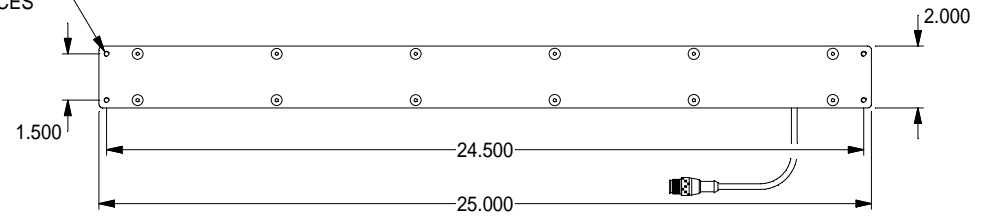

# BOTTOM VIEW

# LA124 MOUNT SPECIFICATIONS

## STANDARD EUROFAST 4-PIN (MALE) CONNECTOR

- PIN 1 (+24VDC / BROWN)
- PIN 3 (GROUND / BLUE)
- PIN 4 (+24VDC / BLACK) STROBE/CONT.

Pyramid Imaging Inc  
945 East 11th Avenue  
Tampa, FL 33605  
<https://pyramidimaging.com>  
[Sales@pyramidimaging.com](mailto:Sales@pyramidimaging.com)  
(813) 984-0125