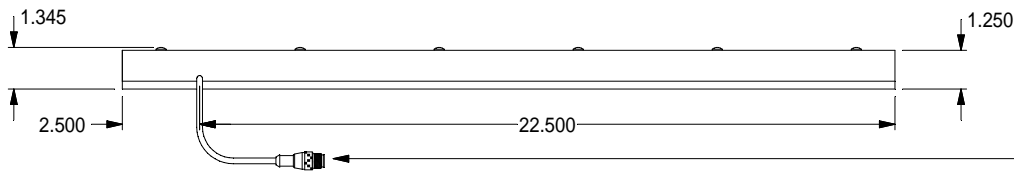

# LA124 MOUNT SPECIFICATIONS

## STANDARD EUROFAST 4-PIN (MALE) CONNECTOR

- PIN 1 (+24VDC / BROWN)
- PIN 3 (GROUND / BLUE)
- PIN 4 (+24VDC / BLACK) STROBE/CONT.

Pyramid Imaging Inc  
945 East 11th Avenue  
Tampa, FL 33605  
<https://pyramidimaging.com>  
[Sales@pyramidimaging.com](mailto:Sales@pyramidimaging.com)  
(813) 984-0125