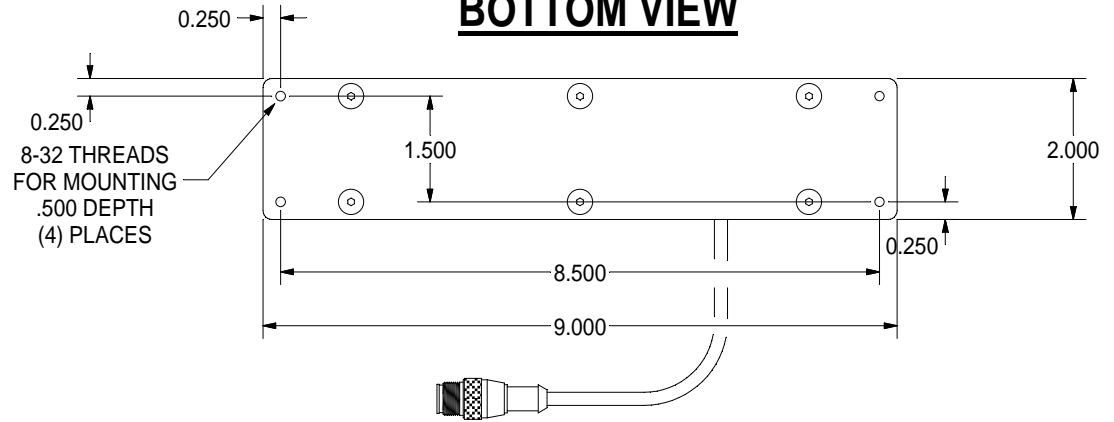

### TOP VIEW

### BOTTOM VIEW

## LA18 MOUNT SPECIFICATIONS

#### **STANDARD EUROFAST 4-PIN (MALE) CONNECTOR**

- PIN 1 (+24VDC / BROWN)*
- PIN 3 (GROUND / BLUE)*
- PIN 4 (+24VDC / BLACK) STROBE/CONT.*

Pyramid Imaging Inc  
945 East 11th Avenue  
Tampa, FL 33605  
<https://pyramidimaging.com>  
Sales@pyramidimaging.com  
(813) 984-0125