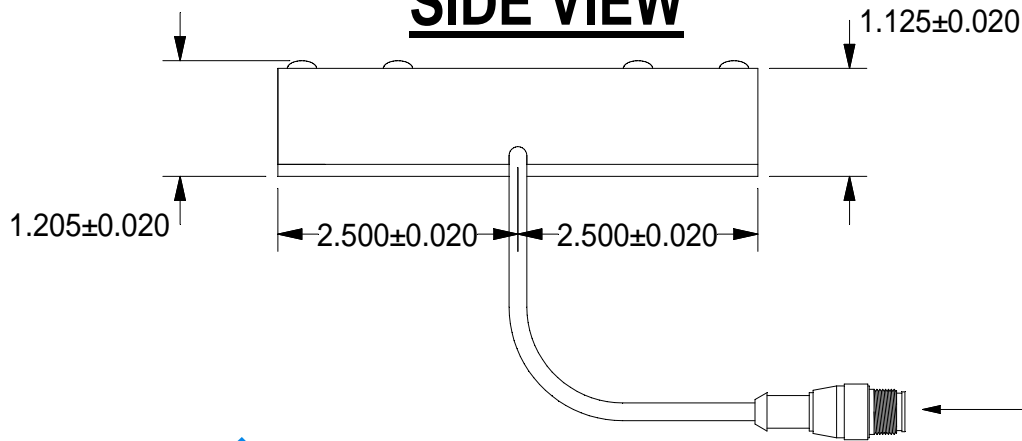

### STANDARD EUROFAST 4-PIN (MALE) CONNECTOR

- PIN 1 (+24VDC / BROWN)
- PIN 3 (GROUND / BLUE)
- PIN 4 (+24VDC / BLACK) STROBE/CONT.