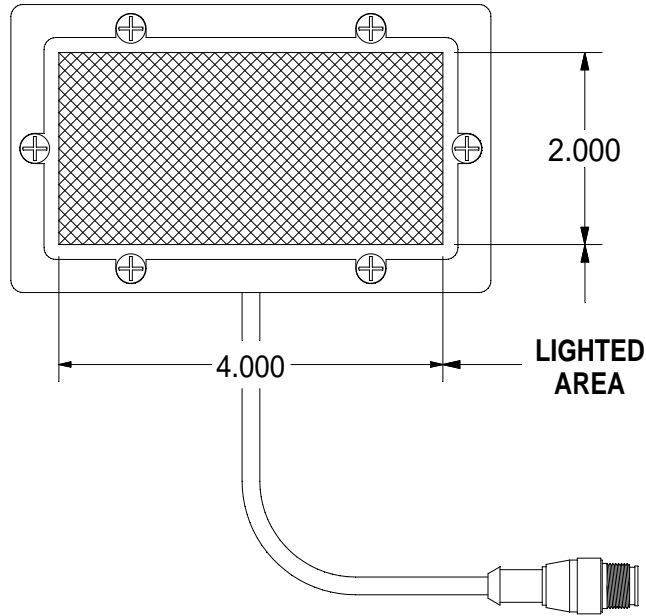

# TOP VIEW

# BOTTOM VIEW

### STANDARD EUROFAST 4-PIN (MALE) CONNECTOR

- PIN 1 (+24VDC / BROWN)
- PIN 3 (GROUND / BLUE)
- PIN 4 (+24VDC / BLACK) STROBE/CONT.