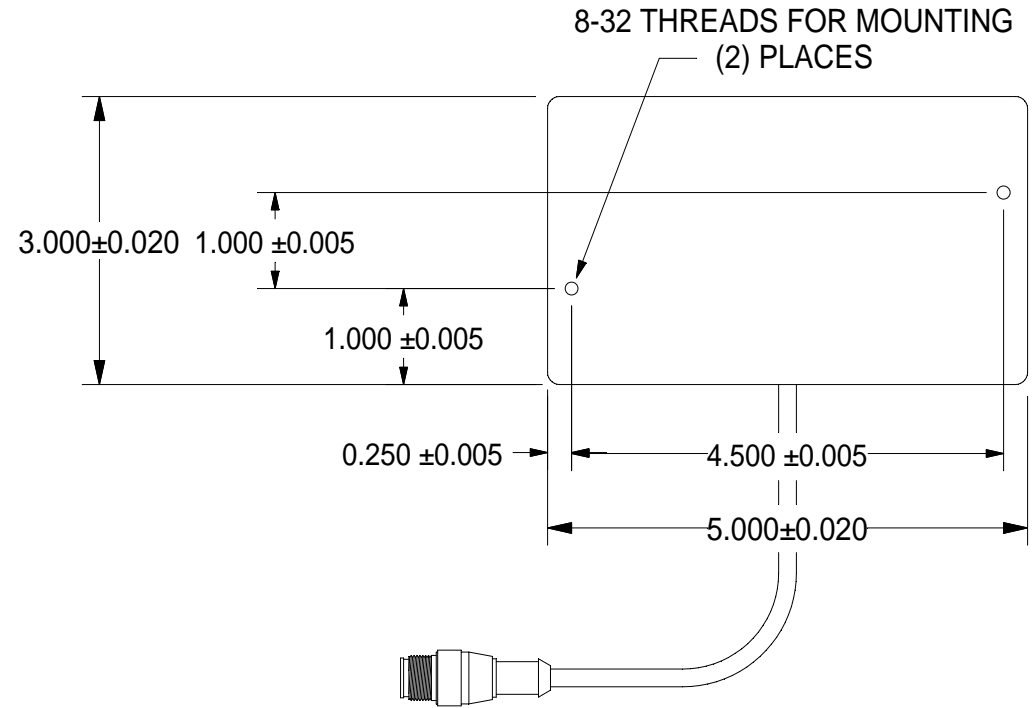

# BOTTOM VIEW

### STANDARD EUROFAST 4-PIN (MALE) CONNECTOR

- PIN 1 (+24VDC / BROWN)
- PIN 3 (GROUND / BLUE)
- PIN 4 (+24VDC / BLACK) STROBE/CONT.