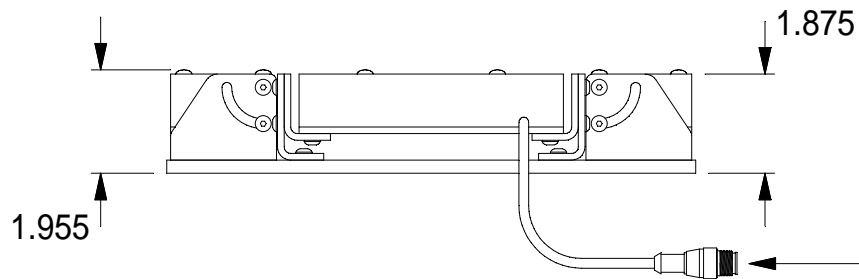

Pyramid Imaging Inc
 945 East 11th Avenue
 Tampa, FL 33605
<https://pyramidimaging.com>
 Sales@pyramidimaging.com
 (813) 984-0125

STANDARD EUROFAST 4-PIN (MALE) CONNECTOR

- PIN 1 (+24VDC / BROWN)
- PIN 3 (GROUND / BLUE)
- PIN 4 (+24VDC / BLACK) STROBE/CONT.