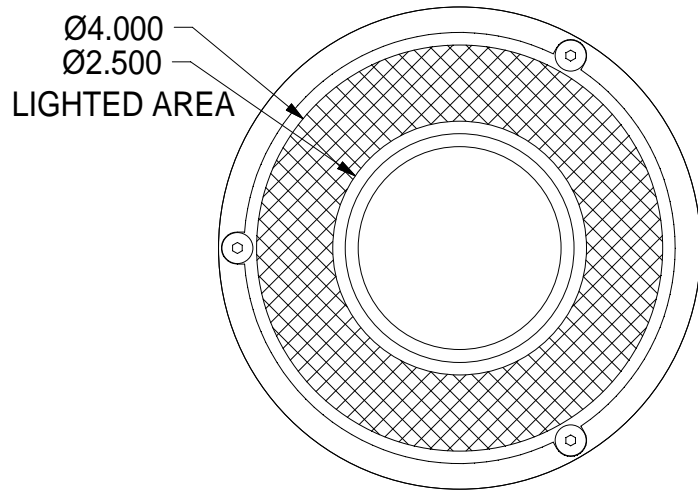

FRONT VIEW

BACK VIEW

SIDE VIEW

Pyramid Imaging Inc
945 East 11th Avenue
Tampa, FL 33605
<https://pyramidimaging.com>
Sales@pyramidimaging.com
(813) 984-0125

RL4 MOUNT SPECIFICATIONS