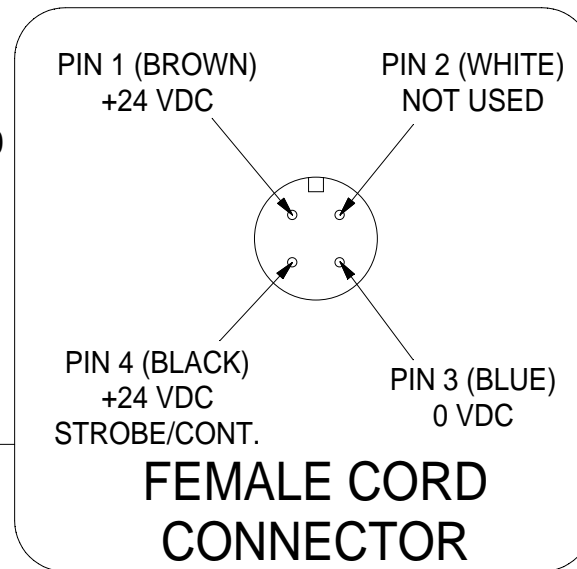

FRONT VIEW

BACK VIEW

SIDE VIEW

Pyramid Imaging Inc
945 East 11th Avenue
Tampa, FL 33605
<https://pyramidimaging.com>
Sales@pyramidimaging.com
(813) 984-0125

RL4 MOUNT SPECIFICATIONS