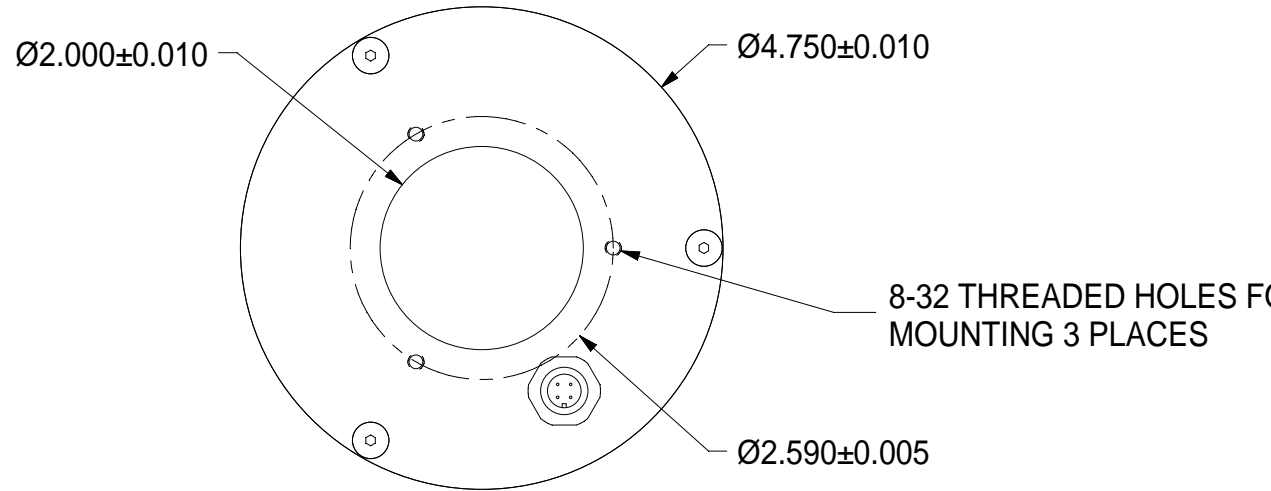

FRONT VIEW

BACK VIEW

SIDE VIEW

Pyramid Imaging Inc
945 East 11th Avenue
Tampa, FL 33605
<https://pyramidimaging.com>
Sales@pyramidimaging.com
(813) 984-0125

RL4 MOUNT SPECIFICATIONS