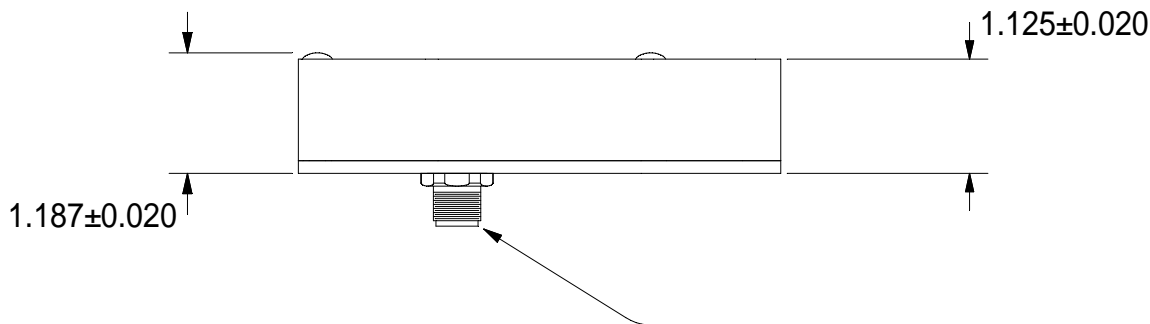

FRONT VIEW

BACK VIEW

SIDE VIEW

Pyramid Imaging Inc
945 East 11th Avenue
Tampa, FL 33605
<https://pyramidimaging.com>
Sales@pyramidimaging.com
(813) 984-0125

RL4 MOUNT SPECIFICATIONS