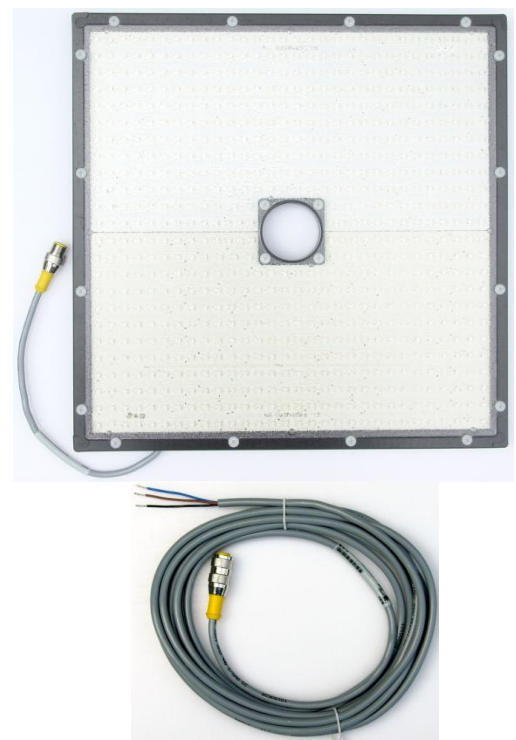

Pin #	Wire Color	Function
1	Brown	+24VDC
2	N/C	N/C
3	Blue	+24VDC return (GND)
4	Black	PNP STROBE INPUT: < 1 VDC for "OFF" +24VDC for "ON"

MECHANICAL:

Dimensions: <http://www.spectrumillumination.com>

ILLUMINATION:

Light Source: LED – 2 Colors, IR
Quantity LED's: 700
Light Emitting Pattern: 12" x 12" / 305mm x 305mm
LED Life: up to 100,000 hours*.
*Contact us for LED life information

DIFFUSERS:

Shower Glass – Standard
Thin Film Diffuser – Option /TFD
White, Opaque – Option /WD
White, Semi Opaque – Option /MWD
Polarizer – Option /P

PART NUMBER DESIGNATION:

OL1212-XXX
XXX = Light Color -630, -880, -950 & -WHI

Color	Dash #	λ Dominant Typical	λ Dominant Range	Spectral Half-width $\Delta\lambda_{1/2}$	λ Peak Typical	Units
Infrared	-950	n/a	n/a	55	950	nm
Infrared	-880	n/a	n/a	80	880	nm
Red	-630	633	627 - 639	15	645	nm
White	-WHI	Color Temp 5600 K typical				

Light includes 4-meter cable - cable also available in 8, 15 and 30-meter lengths.

Spectrum Illumination • 5114 Industrial Park Rd. • Montague, MI 49437

Phone 231-894-4590 • Fax 231-894-4582

www.spectrumillumination.com