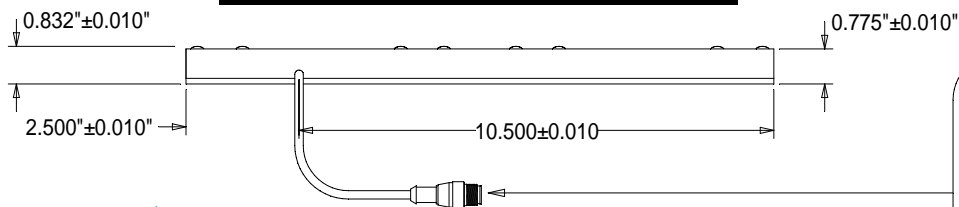

TOP VIEW

BOTTOM VIEW

SIDE VIEW

STANDARD EUROFAST 4-PIN (MALE) CONNECTOR

PIN 1 (+24VDC / BROWN)

PIN 3 (GROUND / BLUE)

PIN 4 (+24VDC / BLACK) STROBE/CONT.

Pyramid Imaging