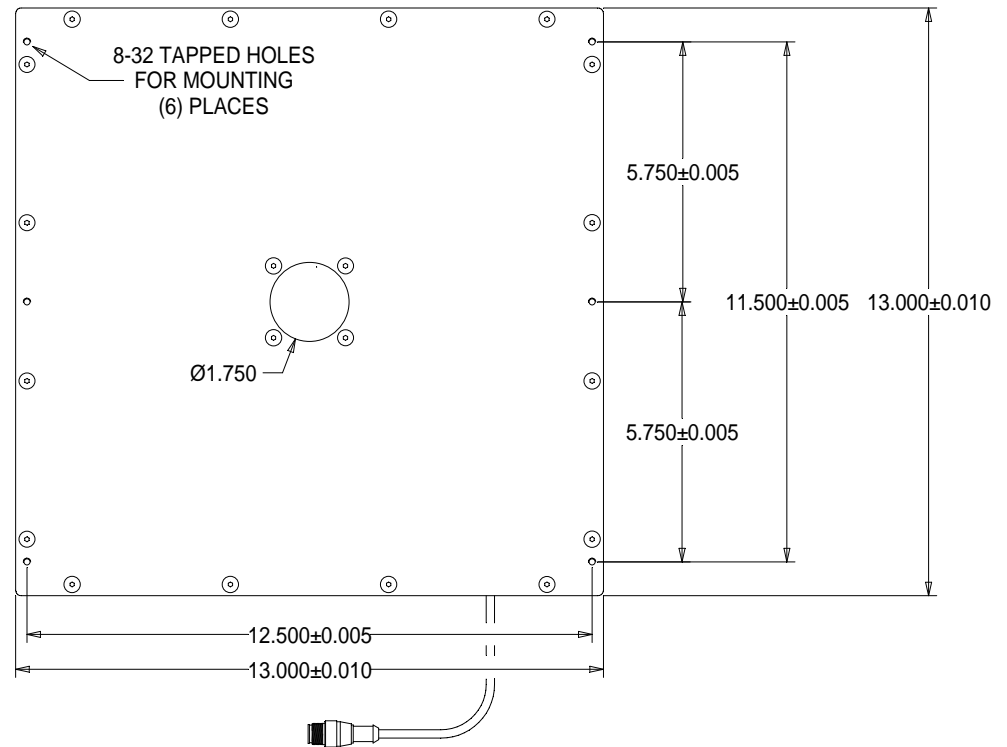

TOP VIEW

BOTTOM VIEW

SIDE VIEW

STANDARD EUROFAST 4-PIN (MALE) CONNECTOR

PIN 1 (+24VDC / BROWN)

PIN 3 (GROUND / BLUE)

PIN 4 (+24VDC / BLACK) STROBE/CONT.

Pyramid Imaging