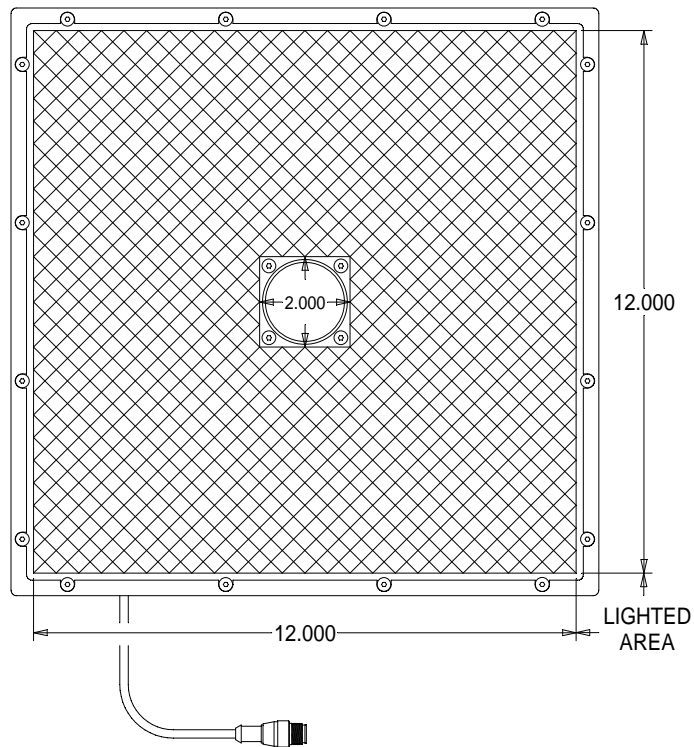

TOP VIEW

BOTTOM VIEW

SIDE VIEW

STANDARD EUROFAST 4-PIN (MALE) CONNECTOR

PIN 1 (+24VDC / BROWN)

PIN 3 (GROUND / BLUE)

PIN 4 (+24VDC / BLACK) STROBE/CONT.

Pyramid Imaging