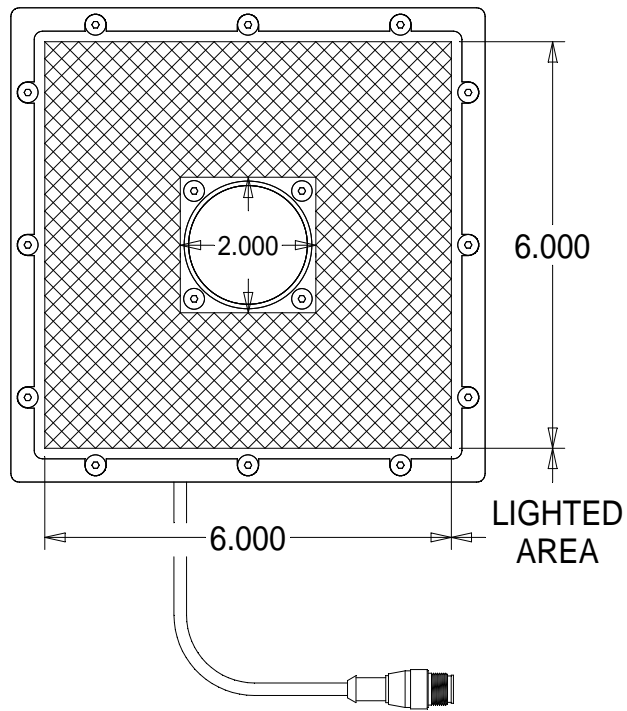

# TOP VIEW

# BOTTOM VIEW

## STANDARD EUROFAST 4-PIN (MALE) CONNECTOR

PIN 1 (+24VDC / BROWN)

PIN 3 (GROUND / BLUE)

PIN 4 (+24VDC / BLACK) STROBE/CONT.

Pyramid Imaging Inc  
945 East 11th Avenue  
Tampa, FL 33605  
<https://pyramidimaging.com>  
[Sales@pyramidimaging.com](mailto:Sales@pyramidimaging.com)  
(813) 984-0125