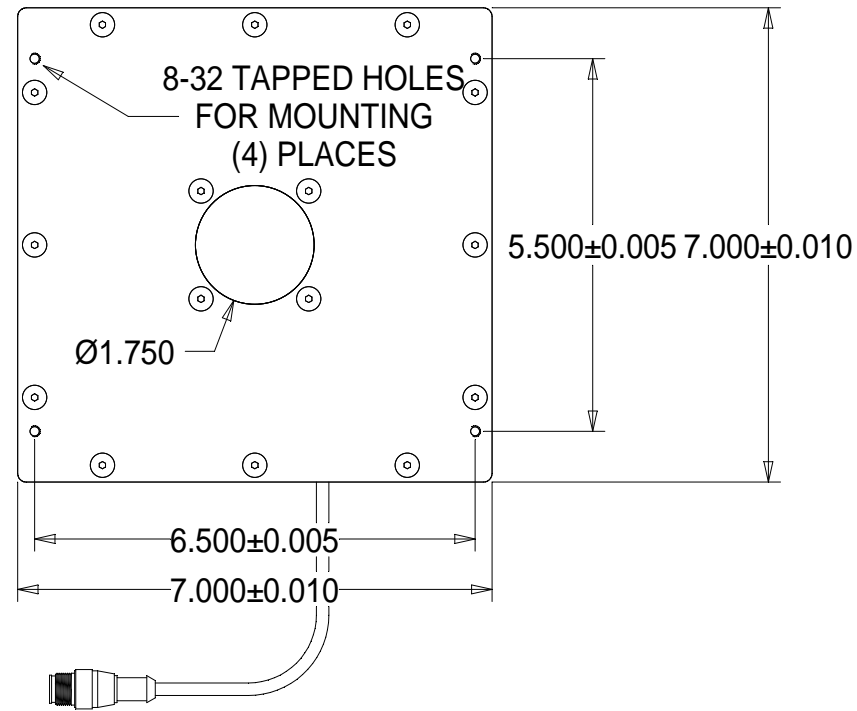

# TOP VIEW

# BOTTOM VIEW

## STANDARD EUROFAST 4-PIN (MALE) CONNECTOR

PIN 1 (+24VDC / BROWN)

PIN 3 (GROUND / BLUE)

PIN 4 (+24VDC / BLACK) STROBE/CONT.

Pyramid Imaging Inc  
945 East 11th Avenue  
Tampa, FL 33605  
<https://pyramidimaging.com>  
[Sales@pyramidimaging.com](mailto:Sales@pyramidimaging.com)  
(813) 984-0125

# OL66 MOUNT SPECIFICATIONS