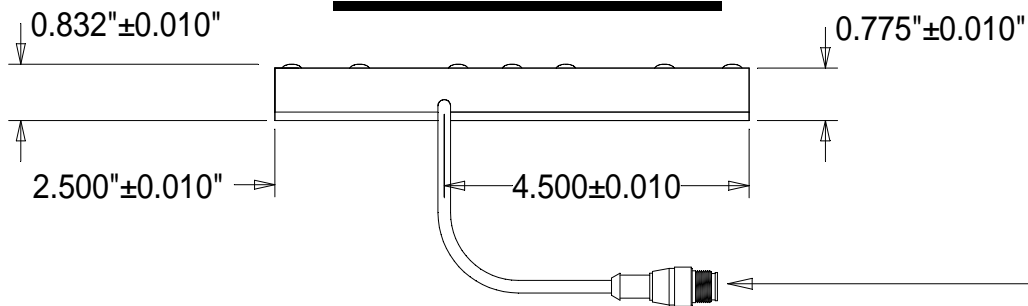

## STANDARD EUROFAST 4-PIN (MALE) CONNECTOR

PIN 1 (+24VDC / BROWN)

PIN 3 (GROUND / BLUE)

PIN 4 (+24VDC / BLACK) STROBE/CONT.

Pyramid Imaging Inc  
945 East 11th Avenue  
Tampa, FL 33605  
<https://pyramidimaging.com>  
[Sales@pyramidimaging.com](mailto:Sales@pyramidimaging.com)  
(813) 984-0125