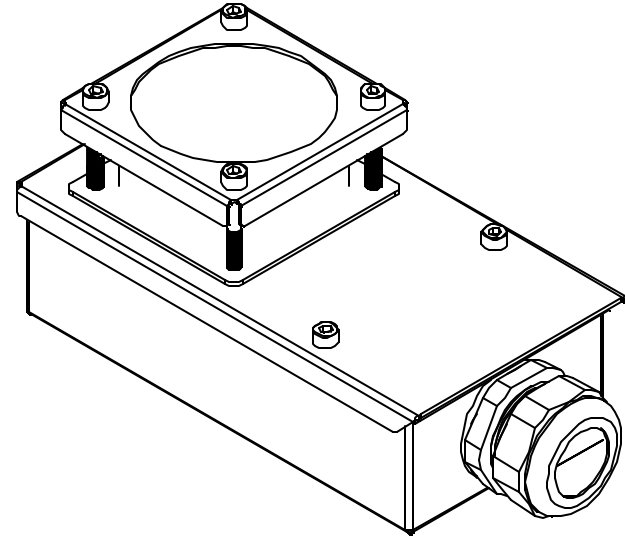

Mounting Hole spacing

Standard lens tube is 27mm long.  
38mm, 50mm, 62mm, 89mm & 116mm  
lens tubes are available.

**Pyramid Imaging**  
945 East 11th Avenue Tampa, FL 33605  
sales@pyramidimaging.com  
www.pyramidimaging.com  
813-786-3785

45mm lens length available in  
standard enclosure.  
Extender kits available to allow  
longer lenses.

Tols: .000 = +/-0.005" .00 = +/-0.010"  
except where noted

No	Change	Date	Init	Name	Date	Title	Drawing Number	Issue
				<b>Created By</b>	ccm	2003/09/15	L1 Metric Series Enclosure	
				<b>Checked By</b>				
				<b>Scale</b>				
				<b>Allison Park Group, Inc.</b> 4091 Route 8, Suite 300 Allison Park, PA 15101 USA Phone +1 (412) 487-8211 Fax +1 (412) 486-3157 www.apgvision.com			L1 Metric Dims	1.0