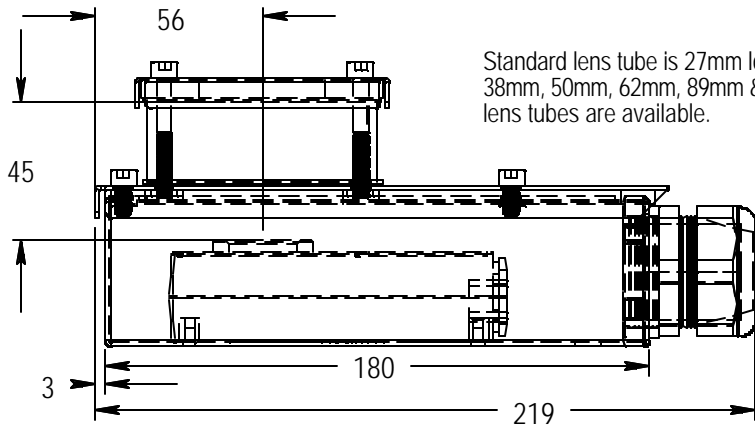

Mounting Hole spacing

Standard lens tube is 27mm long.  
38mm, 50mm, 62mm, 89mm & 116mm  
lens tubes are available.

**Pyramid Imaging**  
945 East 11th Avenue Tampa, FL 33605  
sales@pyramidimaging.com  
www.pyramidimaging.com  
813-786-3785

45mm lens length available in  
standard enclosure.  
Extender kits available to allow  
longer lenses.

Tols: .000 = +/-0.005" .00 = +/-0.010"  
except where noted

No	Change	Date	Init	Name	Date	Title	Drawing Number	Issue
				<b>Created By</b>	ccm	2003/09/15	L1 Metric Series Enclosure	
				<b>Checked By</b>				
				<b>Scale</b>				
				<b>Allison Park Group, Inc.</b> 4091 Route 8, Suite 300 Allison Park, PA 15101 USA Phone +1 (412) 487-8211 Fax +1 (412) 486-3157 www.apgvision.com			L1 Metric Dims	1.0