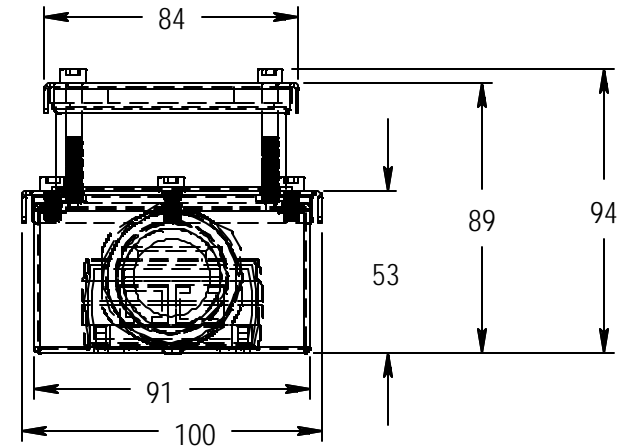

Mounting Hole spacing

Standard lens tube is 27mm long.  
38mm, 50mm, 62mm, 89mm & 116mm  
lens tubes are available.

**Pyramid Imaging**  
945 East 11th Avenue Tampa, FL 33605  
sales@pyramidimaging.com  
www.pyramidimaging.com  
813-786-3785

45mm lens length available in  
standard enclosure.  
Extender kits available to allow  
longer lenses.

Tols: .000 = +/-0.005" .00 = +/-0.010"  
except where noted

No	Change	Date	Init	Name	Date	Title	Drawing Number	Issue
				<b>Created By</b>	ccm	2003/09/15	L1 Metric Series Enclosure	
				<b>Checked By</b>				
				<b>Scale</b>				
				<b>Allison Park Group, Inc.</b> 4091 Route 8, Suite 300 Allison Park, PA 15101 USA Phone +1 (412) 487-8211 Fax +1 (412) 486-3157 www.apgvision.com			L1 Metric Dims	1.0