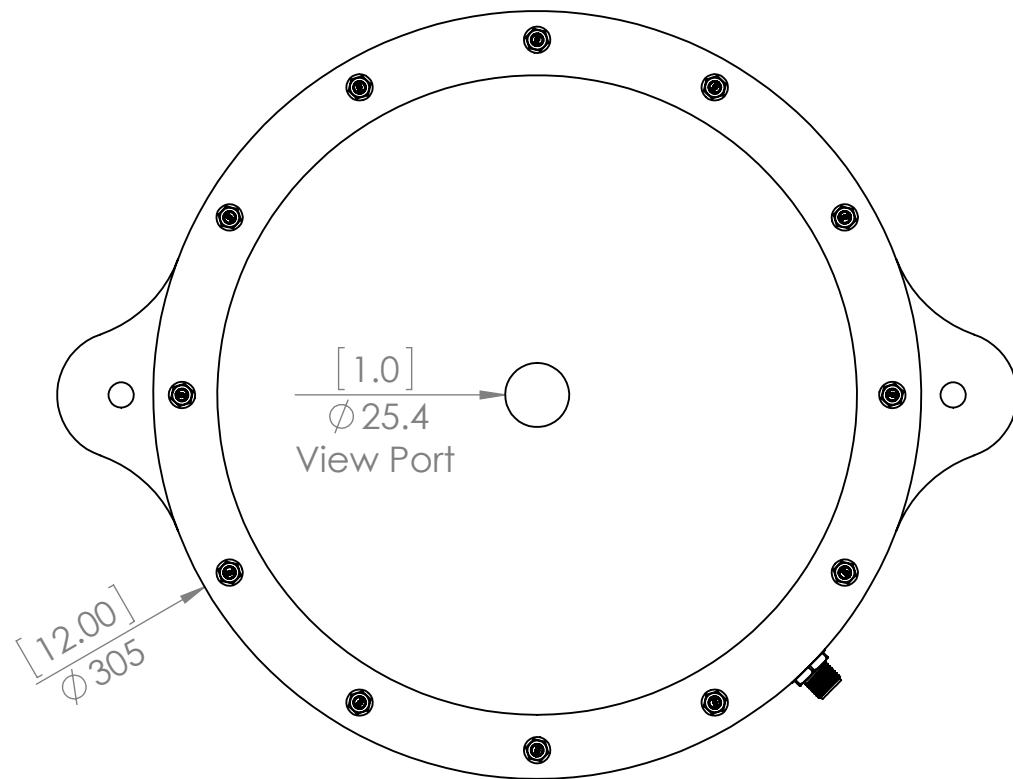

**TOP VIEW**

**BOTTOM VIEW**

**SIDE VIEW**

**DO NOT EXERT PRESSURE ON DOME**

**WARNING!!!**

**USE ONLY SPECTRUM ILLUMINATION LDM 700 ADAPTER. DO NOT CONNECT LIGHT TO 24VDC DIRECTLY. FAILURE TO FOLLOW THESE DIRECTIONS WILL RESULT IN PREMATURE LED FAILURE AND AVOID THE WARRANTY.**

UNLESS OTHERWISE SPECIFIED:		NAME	DATE
DIMENSIONS ARE IN MILLIMETERS/(INCHES)		DRAWN	DJH 8/07/18
TOLERANCES:		CHECKED	
ANGULAR: MACH ± BEND ±		ENG APPR.	
NO PLACE DECIMAL ±1.0mm		MFG APPR.	
ONE PLACE DECIMAL ±0.50mm		Q.A.	
TWO PLACES DECIMAL ±0.25mm		COMMENTS:	
INTERPRET GEOMETRIC TOLERANCING PER:			
MATERIAL			
FINISH			
DO NOT SCALE DRAWING			