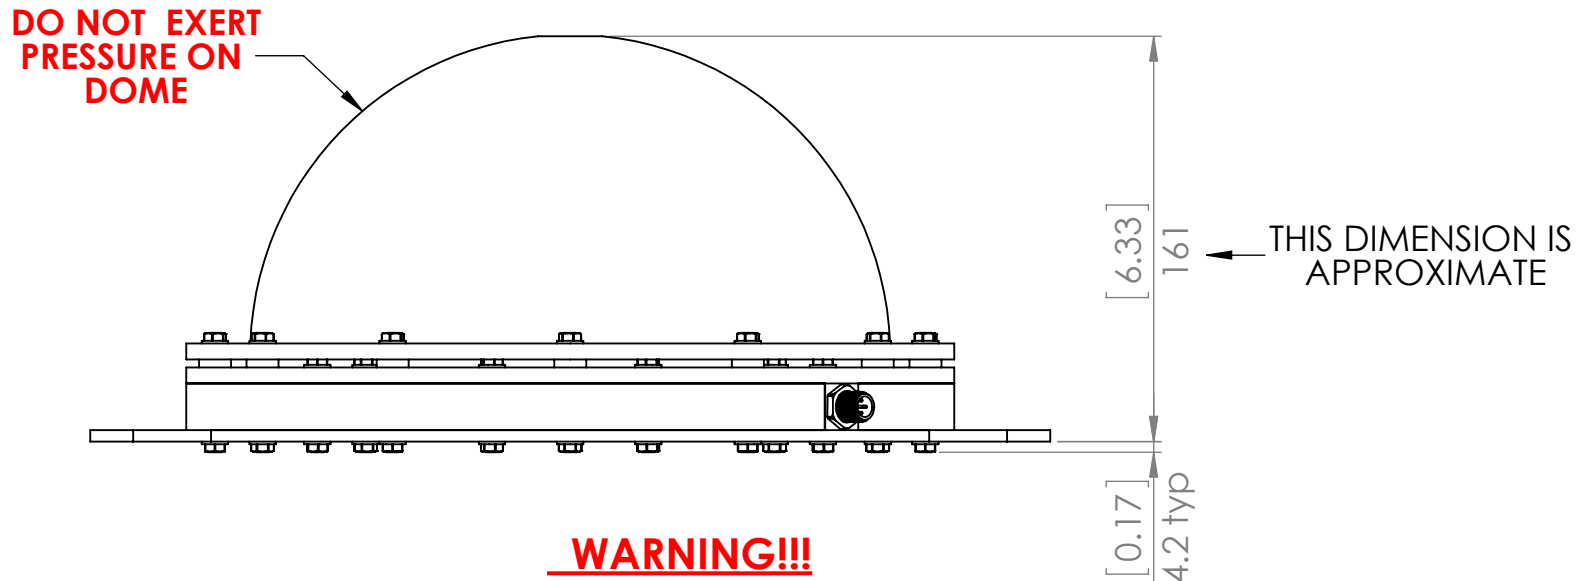

**TOP VIEW**

**BOTTOM VIEW**

**SIDE VIEW**

**DO NOT EXERT PRESSURE ON DOME**

**WARNING!!!**

**USE ONLY SPECTRUM ILLUMINATION LDM 700 ADAPTER. DO NOT CONNECT LIGHT TO 24VDC DIRECTLY. FAILURE TO FOLLOW THESE DIRECTIONS WILL RESULT IN PREMATURE LED FAILURE AND AVOID THE WARRANTY.**

UNLESS OTHERWISE SPECIFIED:		NAME	DATE
DIMENSIONS ARE IN MILLIMETERS/(INCHES)		DRAWN	DJH 8/07/18
TOLERANCES:		CHECKED	
ANGULAR: MACH ± BEND ±		ENG APPR.	
NO PLACE DECIMAL ±1.0mm		MFG APPR.	
ONE PLACE DECIMAL ±0.50mm		Q.A.	
TWO PLACES DECIMAL ±0.25mm		COMMENTS:	
INTERPRET GEOMETRIC TOLERANCING PER:			
MATERIAL			
FINISH			
DO NOT SCALE DRAWING			