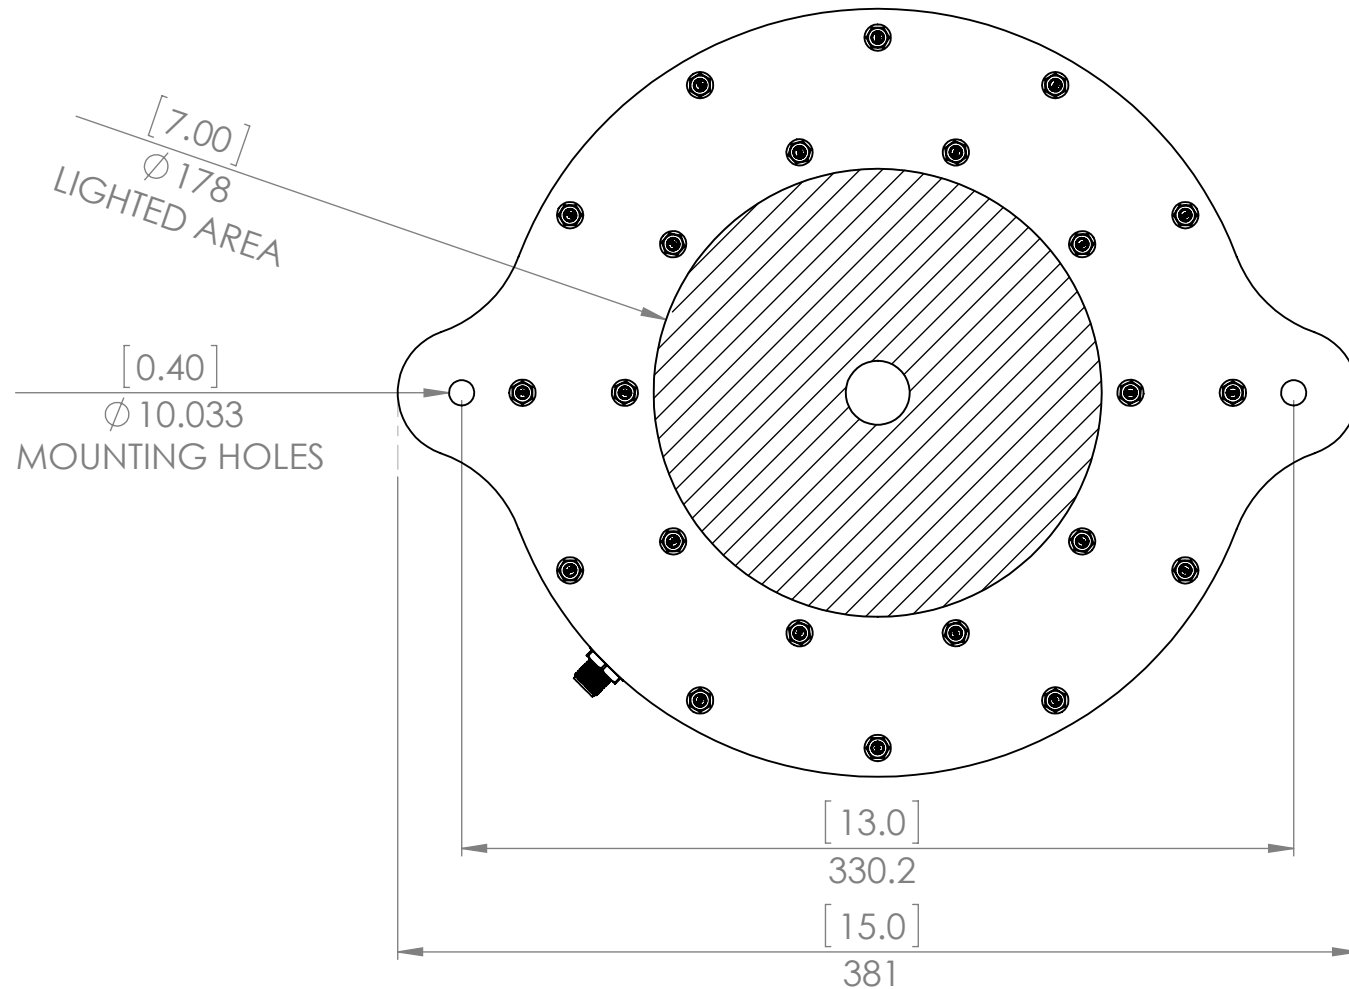

**TOP VIEW**

**BOTTOM VIEW**

**SIDE VIEW**

**DO NOT EXERT PRESSURE ON DOME**

**WARNING!!!**

**USE ONLY SPECTRUM ILLUMINATION LDM 700 ADAPTER. DO NOT CONNECT LIGHT TO 24VDC DIRECTLY. FAILURE TO FOLLOW THESE DIRECTIONS WILL RESULT IN PREMATURE LED FAILURE AND AVOID THE WARRANTY.**

UNLESS OTHERWISE SPECIFIED:		NAME	DATE
DIMENSIONS ARE IN MILLIMETERS/(INCHES)		DRAWN	DJH 8/07/18
TOLERANCES:		CHECKED	
ANGULAR: MACH ± BEND ±		ENG APPR.	
NO PLACE DECIMAL ±1.0mm		MFG APPR.	
ONE PLACE DECIMAL ±0.50mm		Q.A.	
TWO PLACES DECIMAL ±0.25mm		COMMENTS:	
INTERPRET GEOMETRIC TOLERANCING PER:			
MATERIAL			
FINISH			
DO NOT SCALE DRAWING			

**SPECTRUM ILLUMINATION**  
 5114 INDUSTRIAL PARK RD.  
 MONTAGUE, MI 49437

SIZE	DWG. NAME	REV
<b>B</b>	WMDL7 Complete	<b>A</b>
SCALE: 1:3	WEIGHT:	SHEET 1 OF 1