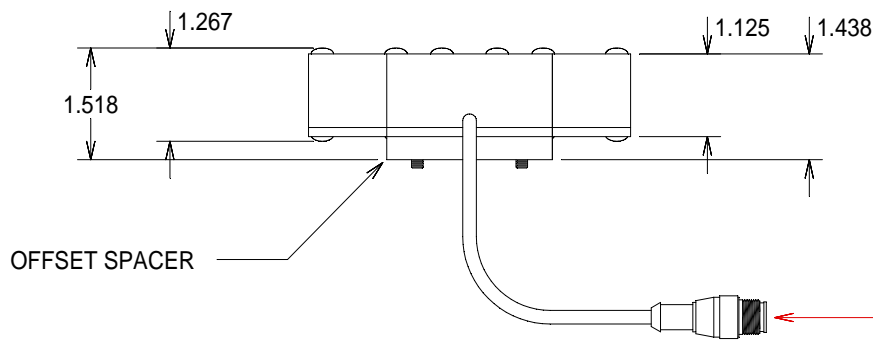

TOP VIEW

BOTTOM VIEW

SIDE VIEW

WARNING!!!

USE ONLY SPECTRUM ILLUMINATION LDM ADAPTER. DO NOT CONNECT LIGHT TO 24VDC DIRECTLY. FAILURE TO FOLLOW THESE DIRECTIONS WILL RESULT IN PREMATURE LED FAILURE AND VOID THE WARRANTY.