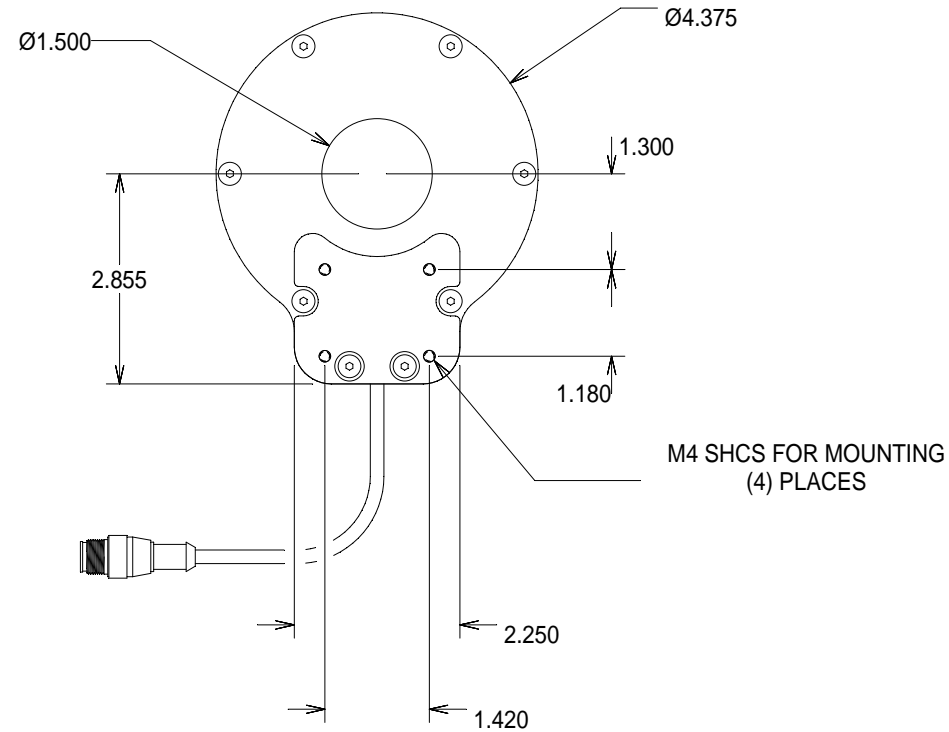

TOP VIEW

BOTTOM VIEW

SIDE VIEW

WARNING!!!

USE ONLY SPECTRUM ILLUMINATION LDM ADAPTER. DO NOT CONNECT LIGHT TO 24VDC DIRECTLY. FAILURE TO FOLLOW THESE DIRECTIONS WILL RESULT IN PREMATURE LED FAILURE AND VOID THE WARRANTY.