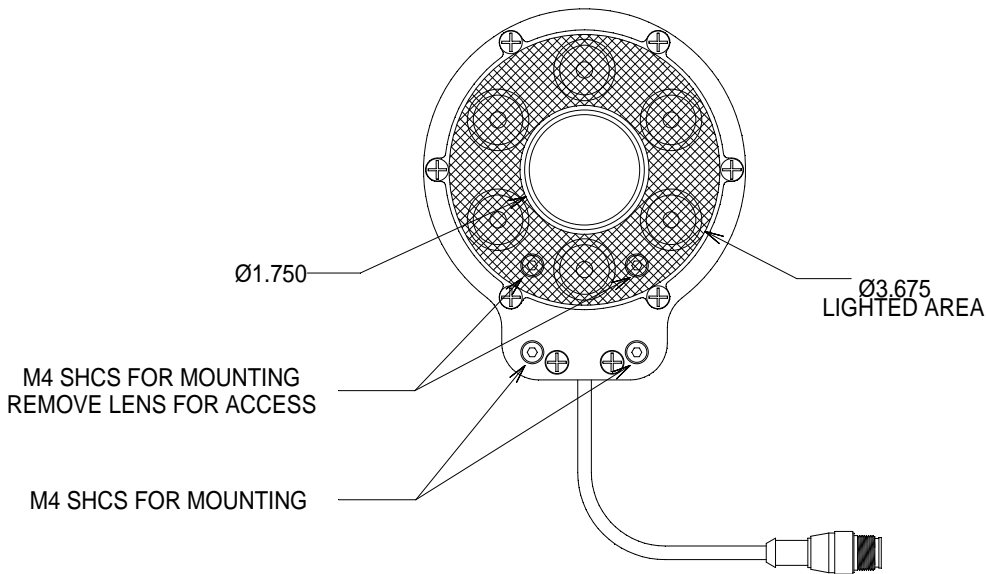

TOP VIEW

BOTTOM VIEW

SIDE VIEW

WARNING!!!

USE ONLY SPECTRUM ILLUMINATION LDM ADAPTER. DO NOT CONNECT LIGHT TO 24VDC DIRECTLY. FAILURE TO FOLLOW THESE DIRECTIONS WILL RESULT IN PREMATURE LED FAILURE AND VOID THE WARRANTY.