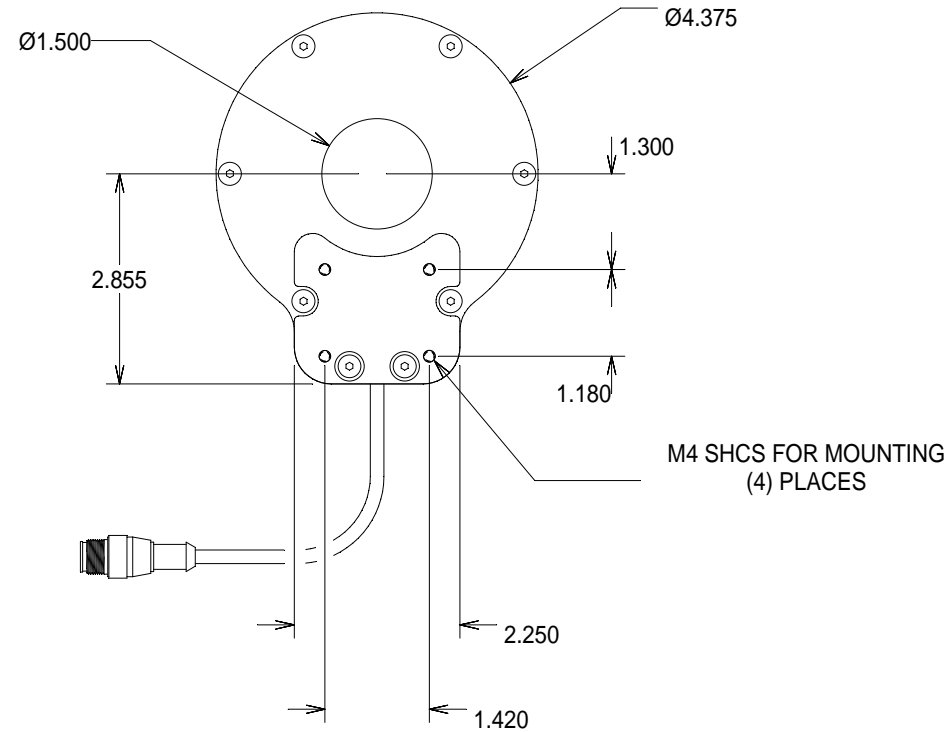

TOP VIEW

BOTTOM VIEW

SIDE VIEW

WARNING!!!

USE ONLY SPECTRUM ILLUMINATION LDM ADAPTER. DO NOT CONNECT LIGHT TO 24VDC DIRECTLY. FAILURE TO FOLLOW THESE DIRECTIONS WILL RESULT IN PREMATURE LED FAILURE AND VOID THE WARRANTY.