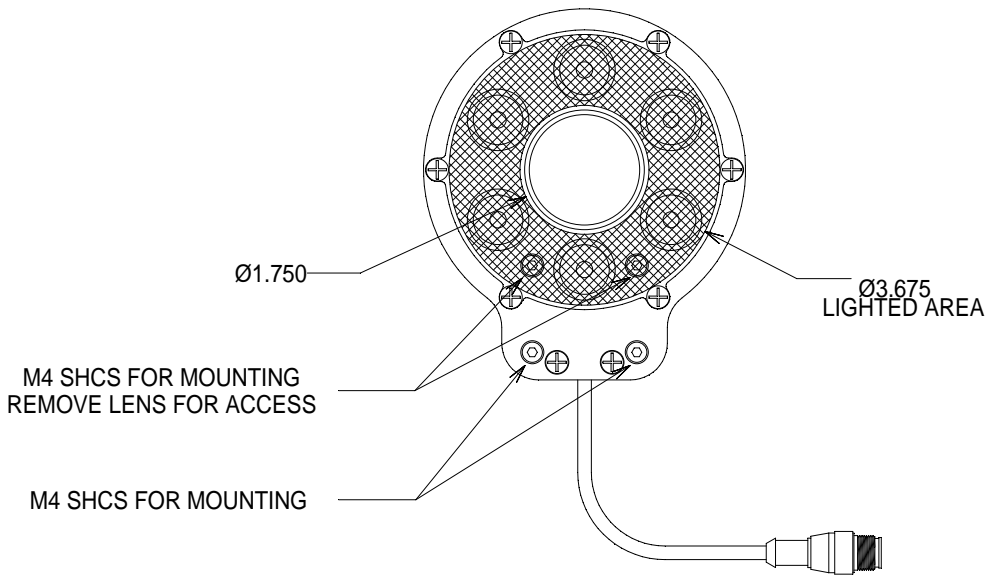

TOP VIEW

BOTTOM VIEW

SIDE VIEW

WARNING!!!

USE ONLY SPECTRUM ILLUMINATION LDM ADAPTER. DO NOT CONNECT LIGHT TO 24VDC DIRECTLY. FAILURE TO FOLLOW THESE DIRECTIONS WILL RESULT IN PREMATURE LED FAILURE AND VOID THE WARRANTY.