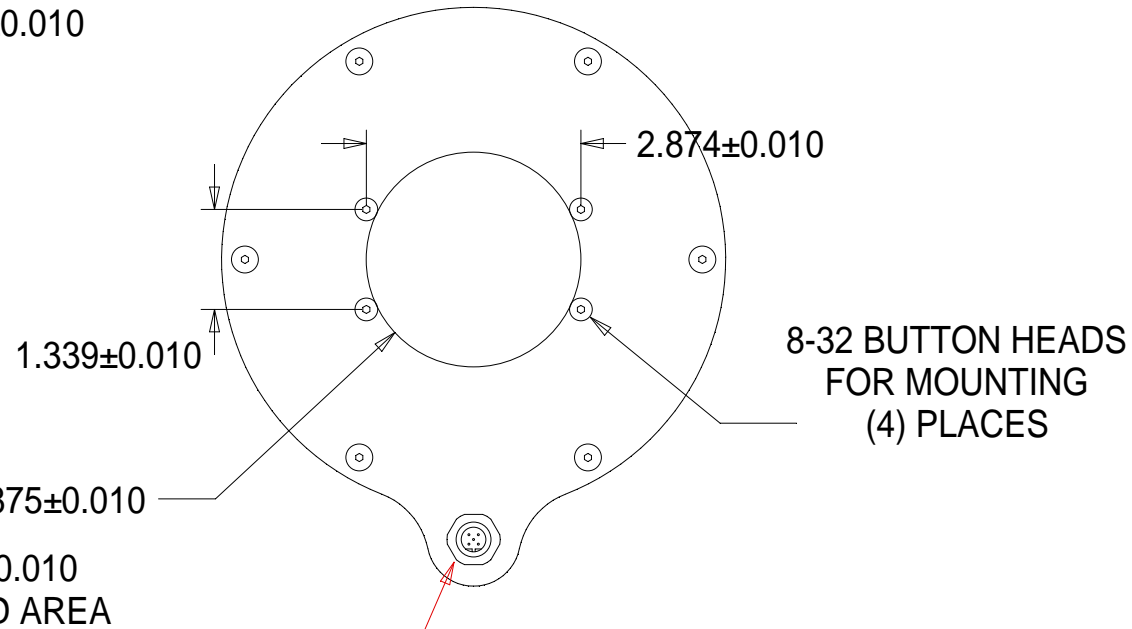

FRONT VIEW

BACK VIEW

SIDE VIEW

5-PIN REVERSE KEDED
EUROFAST CONNECTOR

WARNING!!!

DO NOT CONNECT LIGHT
TO 24VDC. USE ONLY
SPECTRUM ILLUMINATION
LED DRIVER MODULE (LDM).
FAILURE TO DO SO WILL
RESULT IN PREMATURE
LED BURNOUT AND WILL
VOID THE WARRANTY.