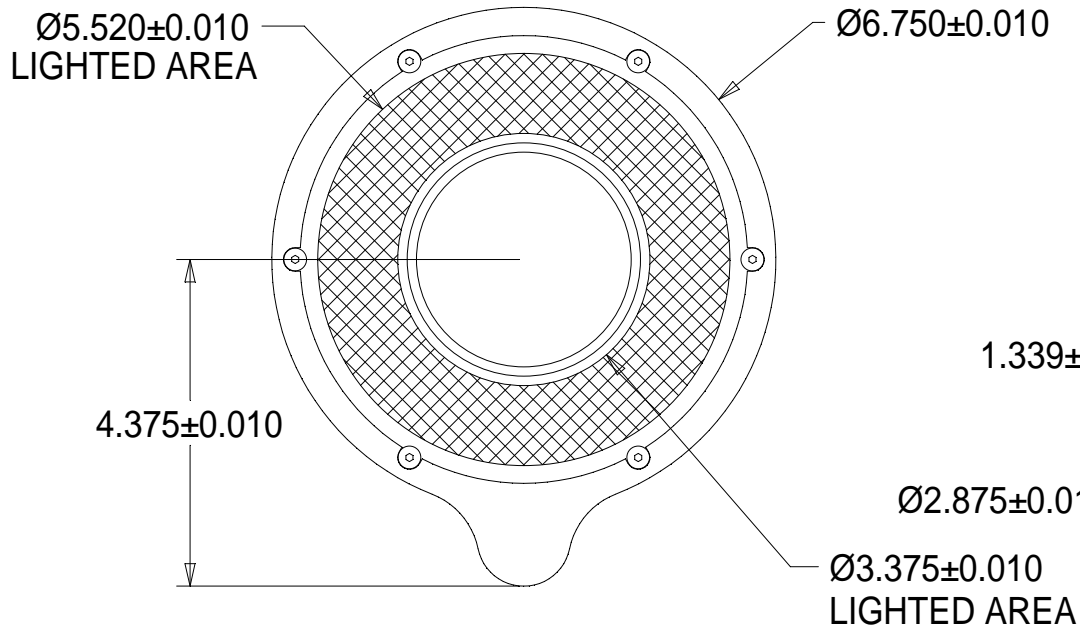

FRONT VIEW

BACK VIEW

SIDE VIEW

5-PIN REVERSE KEDED
EUROFAST CONNECTOR

WARNING!!!

DO NOT CONNECT LIGHT
TO 24VDC. USE ONLY
SPECTRUM ILLUMINATION
LED DRIVER MODULE (LDM).
FAILURE TO DO SO WILL
RESULT IN PREMATURE
LED BURNOUT AND WILL
VOID THE WARRANTY.