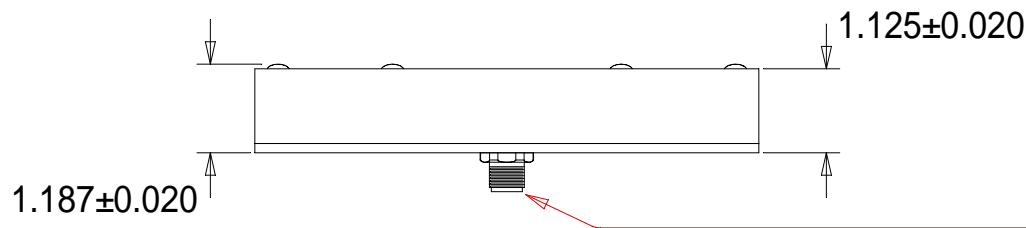

FRONT VIEW

BACK VIEW

SIDE VIEW

5-PIN REVERSE KEDED
EUROFAST CONNECTOR

WARNING!!!

DO NOT CONNECT LIGHT
TO 24VDC. USE ONLY
SPECTRUM ILLUMINATION
LED DRIVER MODULE (LDM).
FAILURE TO DO SO WILL
RESULT IN PREMATURE
LED BURNOUT AND WILL
VOID THE WARRANTY.