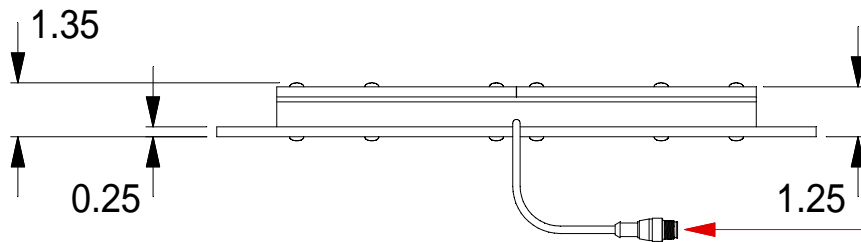

Ø0.375
MOUNTING HOLES
(2) PLACES

WARNING!!!

USE ONLY SPECTRUM ILLUMINATION LDM 700 ADAPTER. DO NOT CONNECT LIGHT TO 24VDC DIRECTLY. FAILURE TO FOLLOW THESE DIRECTIONS WILL RESULT IN PREMATURE LED FAILURE AND VOID THE WARRANTY.