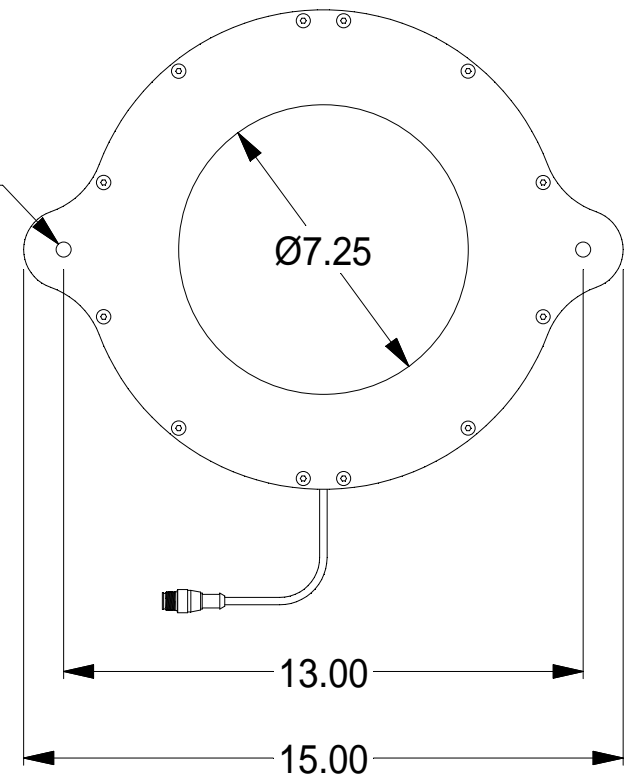

Ø0.375
MOUNTING HOLES
(2) PLACES

WARNING!!!

USE ONLY SPECTRUM ILLUMINATION LDM 700 ADAPTER. DO NOT CONNECT LIGHT TO 24VDC DIRECTLY. FAILURE TO FOLLOW THESE DIRECTIONS WILL RESULT IN PREMATURE LED FAILURE AND VOID THE WARRANTY.