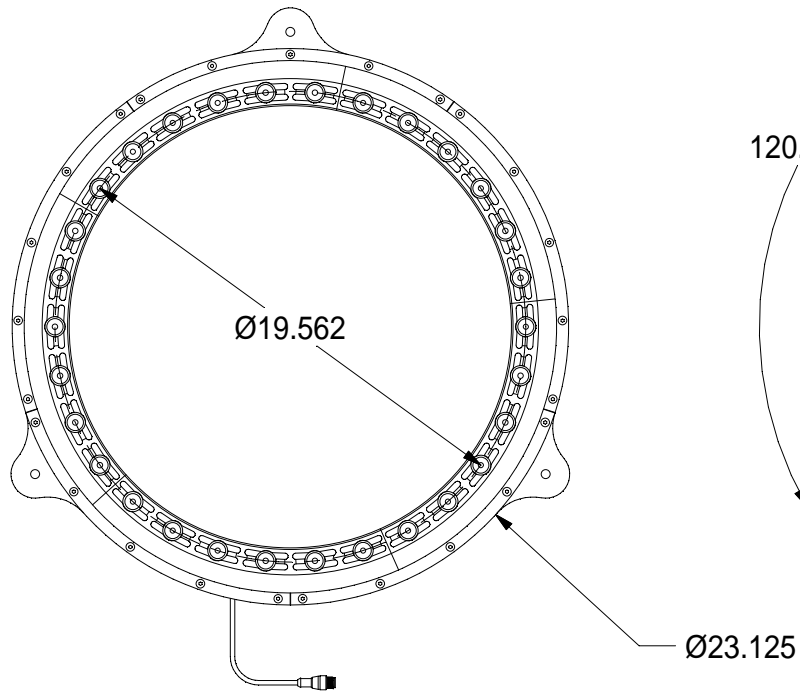

FRONT VIEW

BACK VIEW

SIDE VIEW

WARNING!!!

USE ONLY SPECTRUM ILLUMINATION LDM 2100 ADAPTER. DO NOT CONNECT LIGHT TO 24VDC DIRECTLY. FAILURE TO FOLLOW THESE DIRECTIONS WILL RESULT IN PREMATURE LED FAILURE AND VOID THE WARRANTY.