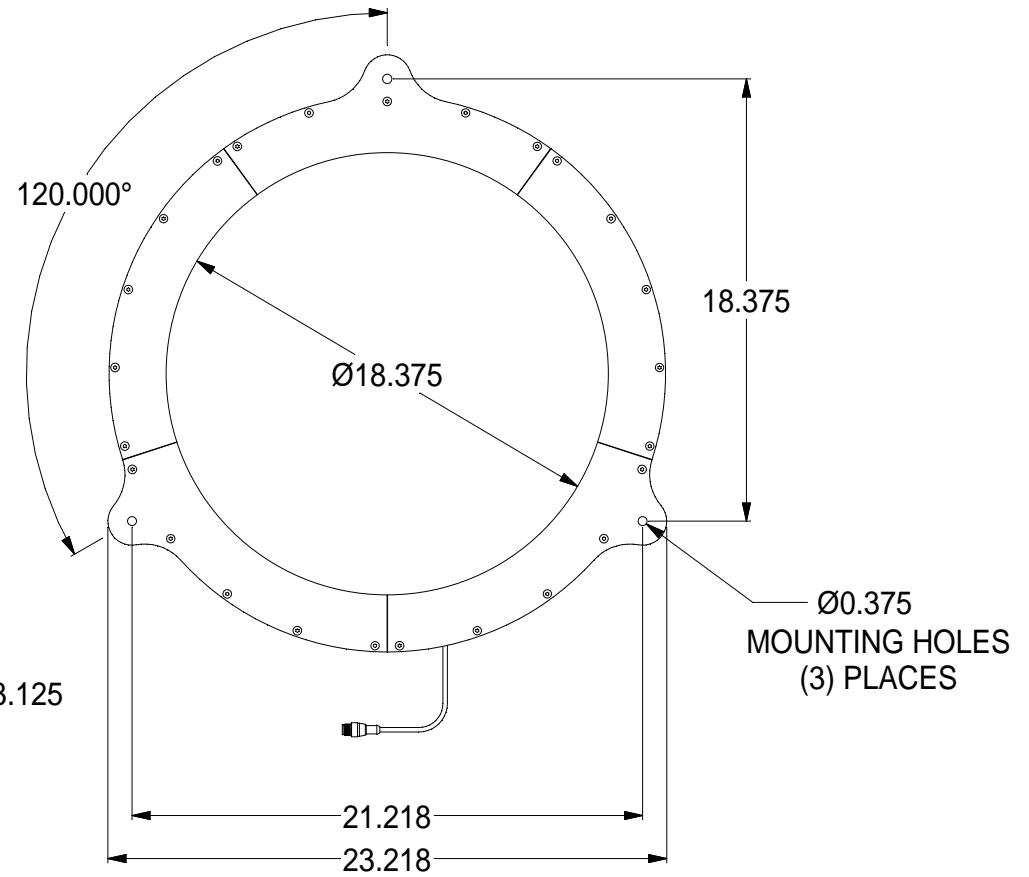

FRONT VIEW

BACK VIEW

SIDE VIEW

WARNING!!!

USE ONLY SPECTRUM ILLUMINATION LDM 2100 ADAPTER. DO NOT CONNECT LIGHT TO 24VDC DIRECTLY. FAILURE TO FOLLOW THESE DIRECTIONS WILL RESULT IN PREMATURE LED FAILURE AND VOID THE WARRANTY.