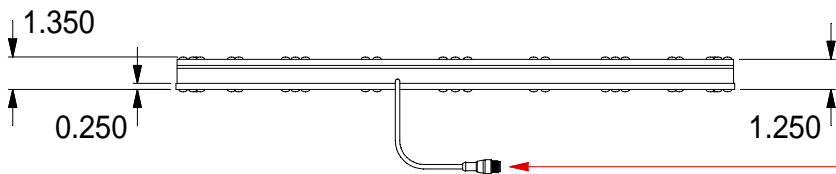

FRONT VIEW

BACK VIEW

SIDE VIEW

WARNING!!!

USE ONLY SPECTRUM ILLUMINATION LDM 2100 ADAPTER. DO NOT CONNECT LIGHT TO 24VDC DIRECTLY. FAILURE TO FOLLOW THESE DIRECTIONS WILL RESULT IN PREMATURE LED FAILURE AND VOID THE WARRANTY.