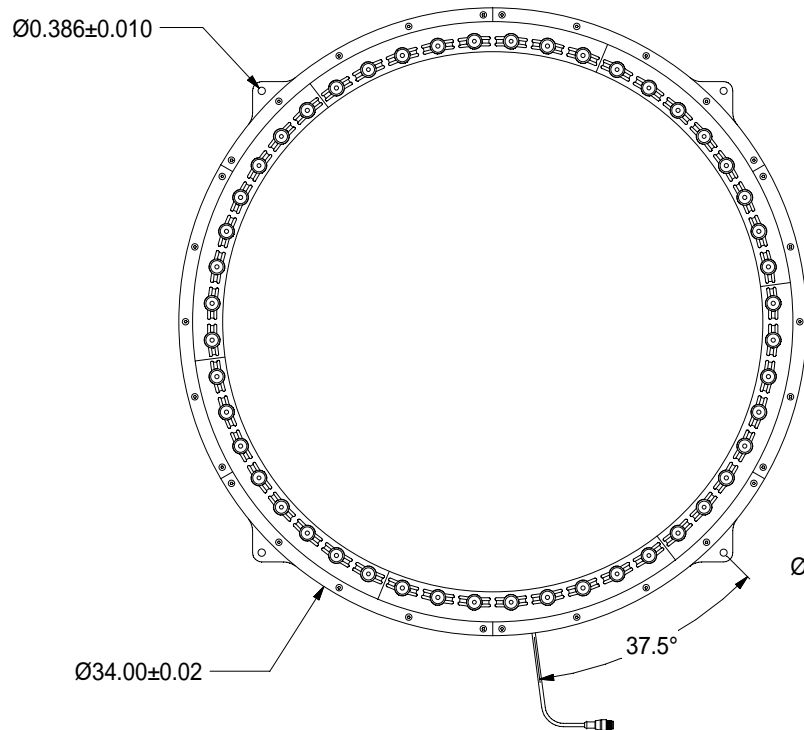

# TOP VIEW

# BOTTOM VIEW

# SIDE VIEW

# **RL30.5 MOUNT SPECIFICATIONS**