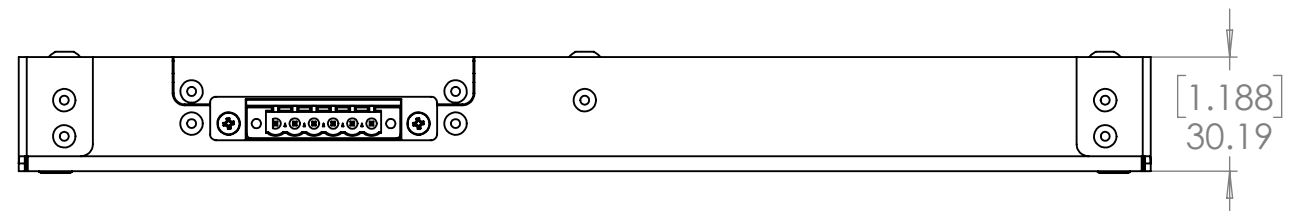

4

3

2

1

TOP VIEW

SIDE VIEW

END VIEW

BOTTOM / MOUNTING VIEW

UNLESS OTHERWISE SPECIFIED:		NAME	DATE
DIMENSIONS ARE IN mm [INCHES]		DRAWN	DJH 02/06/20
TOLERANCES:		CHECKED	-
ANGULAR: MACH ± BEND ±		ENG APPR.	
ONE PLACE DECIMAL ±1.0		MFG APPR.	
TWO PLACE DECIMAL ±0.5		Q.A.	
THREE PLACE DECIMAL ±0.25		COMMENTS:	
INTERPRET GEOMETRIC TOLERANCING PER:			
MATERIAL	-		
FINISH	-		
DO NOT SCALE DRAWING			

<b>SPECTRUM ILLUMINATION</b>		
5114 INDUSTRIAL PARK RD. MONTAGUE, MI 49437		
Description: XL300 Linear Light		
SIZE	DWG. NO.	REV
<b>B</b>	XL300 Complete (Rev.B)	<b>A</b>
SCALE: 1:2	WEIGHT:	SHEET 1 OF 1