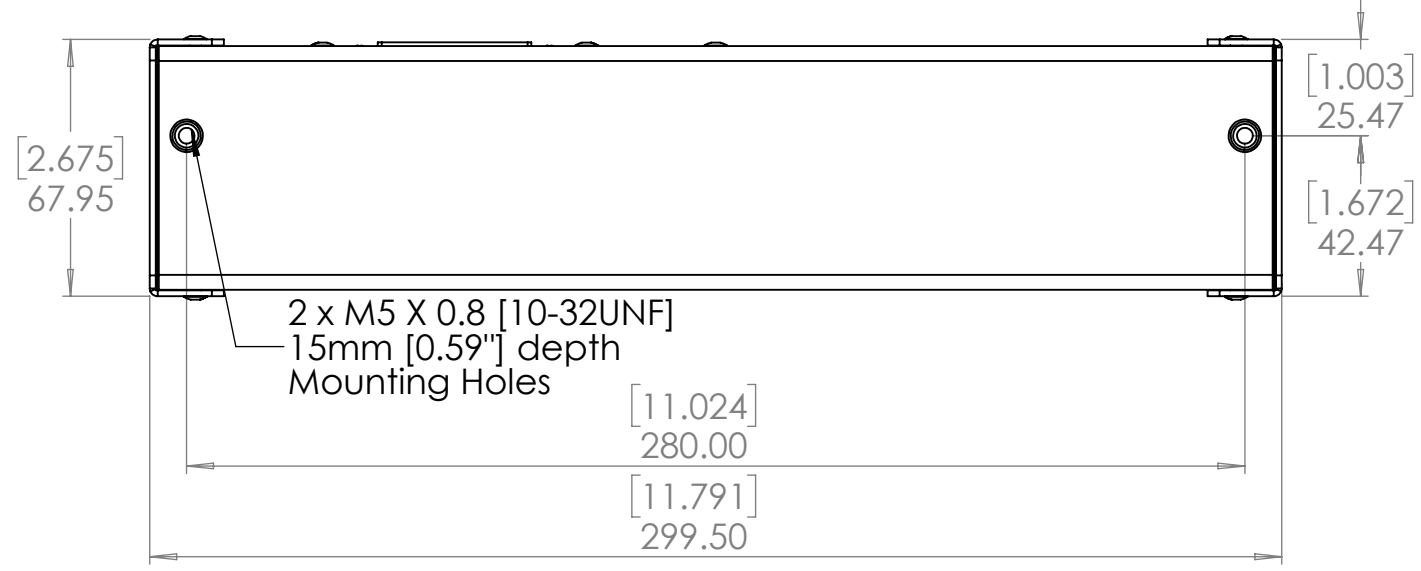

4

3

2

1

TOP VIEW

SIDE VIEW

END VIEW

BOTTOM / MOUNTING VIEW

UNLESS OTHERWISE SPECIFIED:		NAME	DATE
DIMENSIONS ARE IN mm [INCHES]		DRAWN	DJH 02/06/20
TOLERANCES:		CHECKED	-
ANGULAR: MACH ± BEND ±		ENG APPR.	
ONE PLACE DECIMAL ±1.0		MFG APPR.	
TWO PLACE DECIMAL ±0.5		Q.A.	
THREE PLACE DECIMAL ±0.25		COMMENTS:	
INTERPRET GEOMETRIC TOLERANCING PER:			
MATERIAL	-		
FINISH	-		
DO NOT SCALE DRAWING			

<b>SPECTRUM ILLUMINATION</b>		
5114 INDUSTRIAL PARK RD. MONTAGUE, MI 49437		
Description: XL300 Linear Light		
SIZE	DWG. NO.	REV
<b>B</b>	XL300 Complete (Rev.B)	<b>A</b>
SCALE: 1:2	WEIGHT:	SHEET 1 OF 1