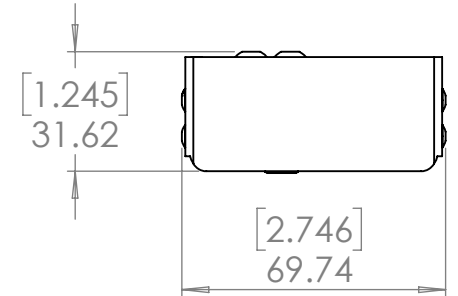

4

3

2

1

TOP VIEW

SIDE VIEW

END VIEW

BOTTOM / MOUNTING VIEW

UNLESS OTHERWISE SPECIFIED:		NAME	DATE
DIMENSIONS ARE IN mm [INCHES]		DRAWN	DJH 02/06/20
TOLERANCES:		CHECKED	-
ANGULAR: MACH ± BEND ±		ENG APPR.	
ONE PLACE DECIMAL ±1.0		MFG APPR.	
TWO PLACE DECIMAL ±0.5		Q.A.	
THREE PLACE DECIMAL ±0.25		COMMENTS:	
INTERPRET GEOMETRIC TOLERANCING PER:			
MATERIAL	-		
FINISH	-		
DO NOT SCALE DRAWING			