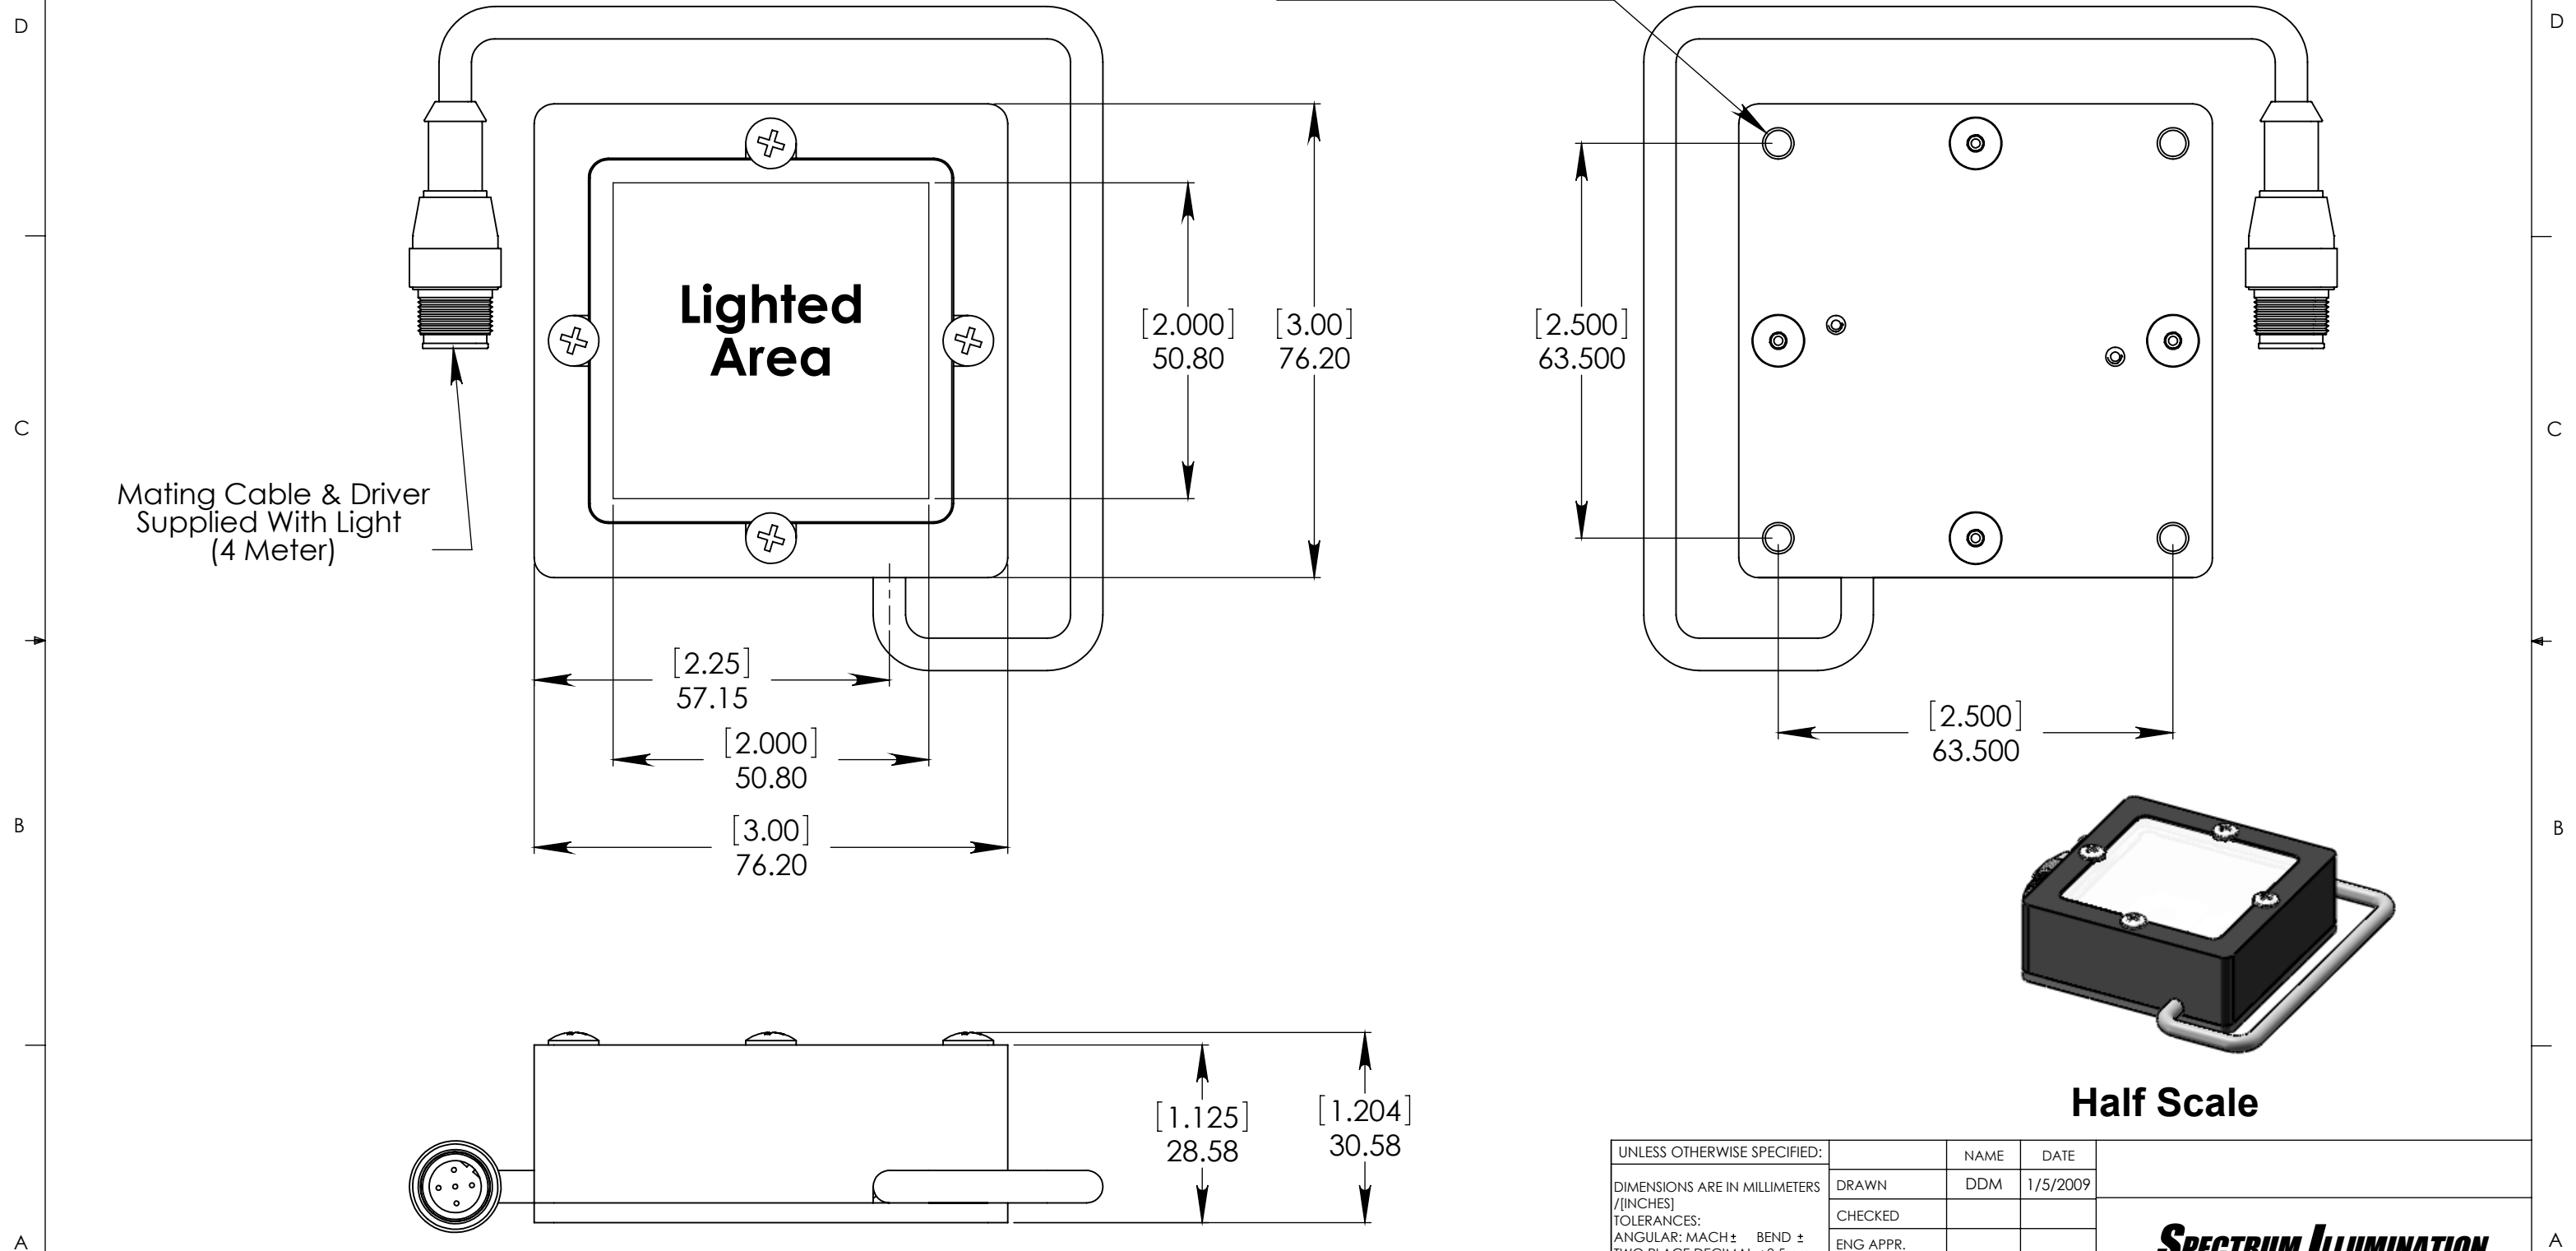

8 7 6 5 4 3 2 1

Pyramid Imaging Inc
945 East 11th Avenue
Tampa, FL 33605
<https://pyramidimaging.com>
Sales@pyramidimaging.com
(813) 984-0125

PROPRIETARY AND CONFIDENTIAL
THE INFORMATION CONTAINED IN THIS DRAWING IS THE SOLE PROPERTY OF SPECTRUM ILLUMINATION COMPANY INC. ANY REPRODUCTION IN PART OR AS A WHOLE WITHOUT THE WRITTEN PERMISSION OF SPECTRUM ILLUMINATION COMPANY INC. IS PROHIBITED.

UNLESS OTHERWISE SPECIFIED:		NAME	DATE
DIMENSIONS ARE IN MILLIMETERS / [INCHES]	DRAWN	DDM	1/5/2009
TOLERANCES: ANGULAR: MACH ± BEND ± TWO PLACE DECIMAL ±0.5mm THREE PLACE DECIMAL ±0.25mm	CHECKED		
INTERPRET GEOMETRIC TOLERANCING PER:	ENG APPR.		
MATERIAL	MFG APPR.		
FINISH	Q.A.		
DO NOT SCALE DRAWING	COMMENTS:		

SPECTRUM ILLUMINATION 5114 INDUSTRIAL PARK RD. MONTAGUE, MI 49437		
SIZE	DWG. NAME	REV
B	MBL22 Complete	B
SCALE: 1:1	WEIGHT:	SHEET 1 OF 1

8 7 6 5 4 3 2 1