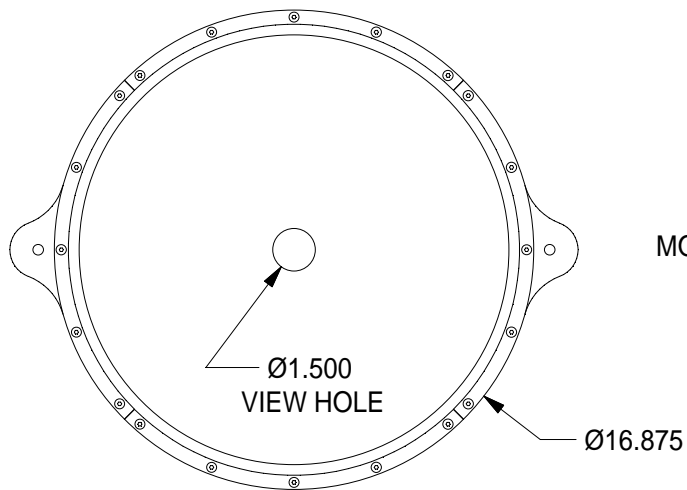

TOP VIEW

BOTTOM VIEW

SIDE VIEW

WARNING!!!

USE ONLY SPECTRUM ILLUMINATION LDM2 ADAPTER. DO NOT CONNECT LIGHT TO 24VDC DIRECTLY. FAILURE TO FOLLOW THESE DIRECTIONS WILL RESULT IN PREMATURE LED FAILURE AND VOID THE WARRANTY.