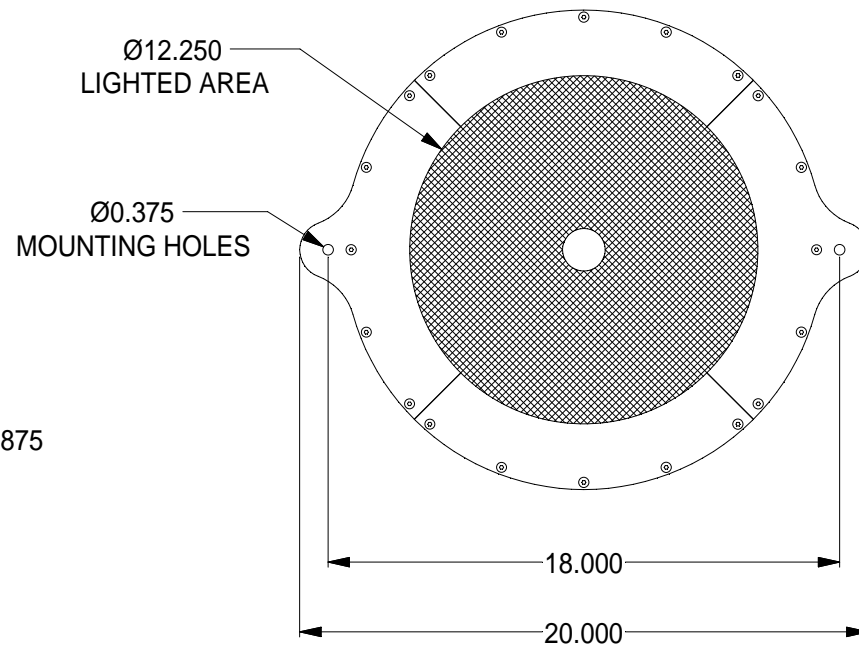

TOP VIEW

BOTTOM VIEW

SIDE VIEW

WARNING!!!

USE ONLY SPECTRUM ILLUMINATION LDM2 ADAPTER. DO NOT CONNECT LIGHT TO 24VDC DIRECTLY. FAILURE TO FOLLOW THESE DIRECTIONS WILL RESULT IN PREMATURE LED FAILURE AND VOID THE WARRANTY.