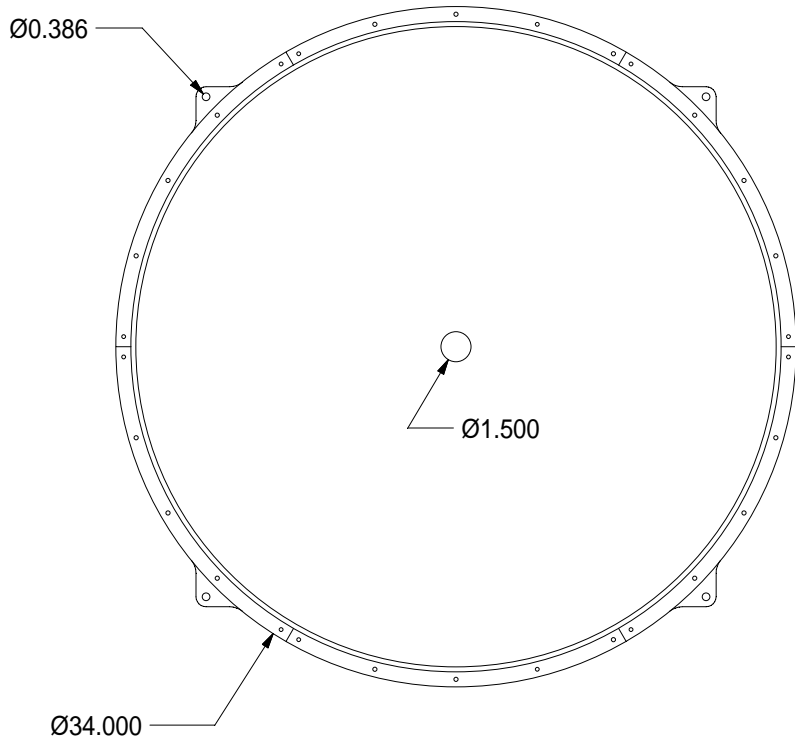

TOP VIEW

BOTTOM VIEW

SIDE VIEW

17.125

THIS DIMENSION IS APPROXIMATE

WARNING!!!

USE ONLY SPECTRUM ILLUMINATION LDM ADAPTER. DO NOT CONNECT LIGHT TO 24VDC DIRECTLY. FAILURE TO FOLLOW THESE DIRECTIONS WILL RESULT IN PREMATURE LED FAILURE AND VOID THE WARRANTY.