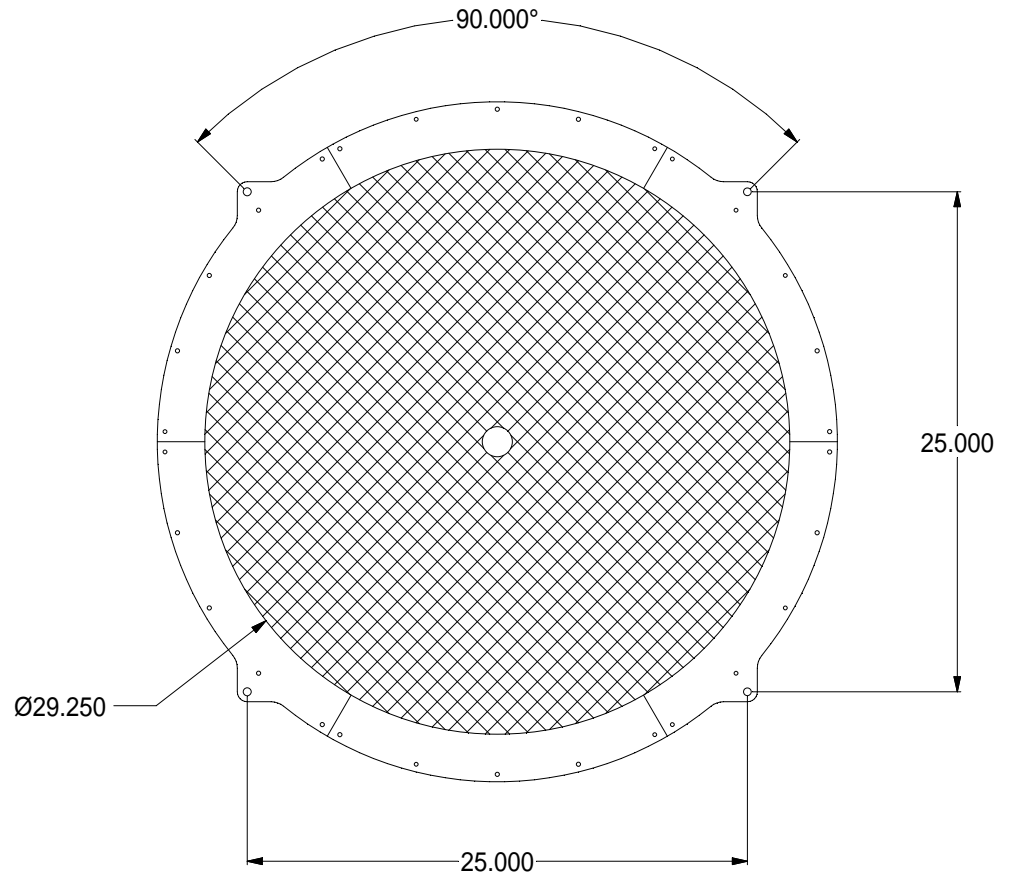

TOP VIEW

BOTTOM VIEW

SIDE VIEW

17.125

THIS DIMENSION IS APPROXIMATE

WARNING!!!

USE ONLY SPECTRUM ILLUMINATION LDM ADAPTER. DO NOT CONNECT LIGHT TO 24VDC DIRECTLY. FAILURE TO FOLLOW THESE DIRECTIONS WILL RESULT IN PREMATURE LED FAILURE AND VOID THE WARRANTY.