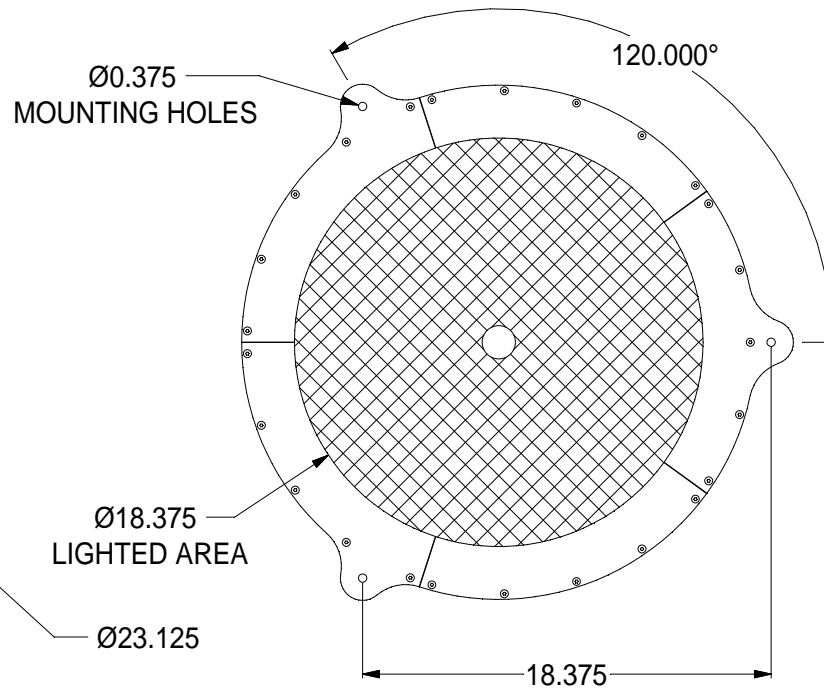

# TOP VIEW

# BOTTOM VIEW

# SIDE VIEW

THIS DIMENSION IS APPROXIMATE

# DL18.25 MOUNT DRAWING