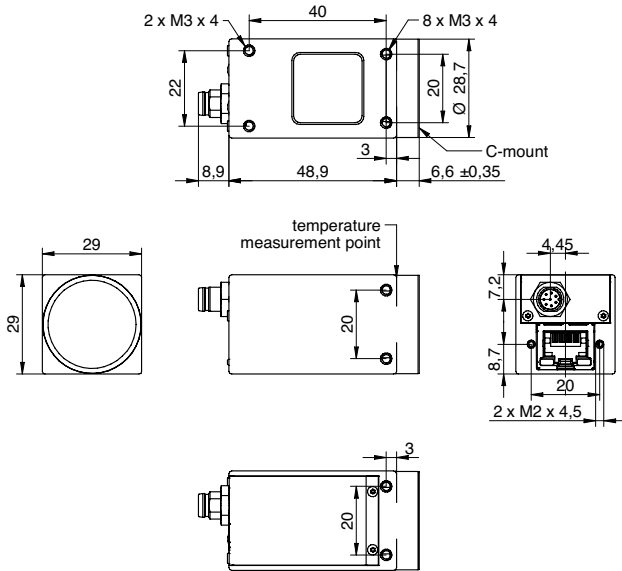

process interface	M8 / 8 pins (SACC-DSI-M8MS-8CON-M8-L180)
-------------------	--

power supply	M8 / 8 pins or PoE
--------------	--------------------

mechanical data

lens mount	C-mount
width	29 mm
height	29 mm

mechanical data

depth	49 mm
weight	≤ 120 g
material	zinc die casting, nickel-plated, IP 40

electrical data

voltage supply	12 ... 24 V DC (external power supply)
range +Vs	36 ... 57 V DC (Power over Ethernet)
power consumption	approx. 2,9 W @ 12 VDC and 23,5 fps approx. 3,1 W @ 48 VDC (PoE) and 23,5 fps

digital I/Os

lines	1 input line 1 output line 2 general purpose lines
-------	--

conformity

conformity	CE RoHS KC (MISP-REI-BkR-VCXG-51C) EAC
------------	---

VCXG-51M

Gigabit Ethernet, 5,0 Megapixel, Monochrome

Article number: 11165952

dimension drawing

945 East 11th Avenue Tampa, FL 33605

Phone: (813) 984-0125

Contact: Sales@ pyramidimaging.com

<https://pyramidimaging.com>