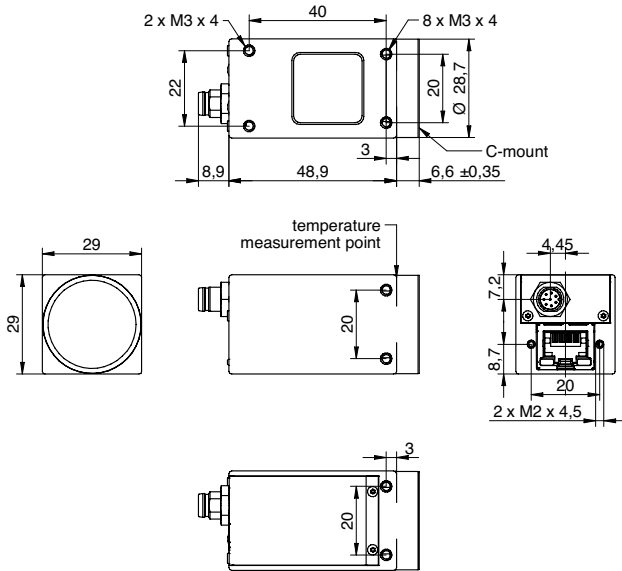

process interface	M8 / 8 pins (SACC-DSI-M8MS-8CON-M8-L180)
-------------------	--

power supply	M8 / 8 pins or PoE
--------------	--------------------

mechanical data

lens mount	C-mount
width	29 mm
height	29 mm

mechanical data

depth	49 mm
weight	≤ 120 g
material	zinc die casting, nickel-plated, IP 40

electrical data

voltage supply	12 ... 24 V DC (external power supply)
range +Vs	36 ... 57 V DC (Power over Ethernet)
power consumption	approx. 2,6 W @ 12 VDC and 39,5 fps approx. 3,2 W @ 48 VDC (PoE) and 39,5 fps

digital I/Os

lines	1 input line 1 output line 2 general purpose lines
-------	--

conformity

conformity	CE RoHS KC (MISP-REI-BkR-VCXG-51C) EAC
------------	---

VCXG-32M

Gigabit Ethernet, 3,1 Megapixel, Monochrome

Article number: 11165949

dimension drawing

945 East 11th Avenue Tampa, FL 33605

Phone: (813) 984-0125

Contact: Sales@ pyramidimaging.com

<https://pyramidimaging.com>