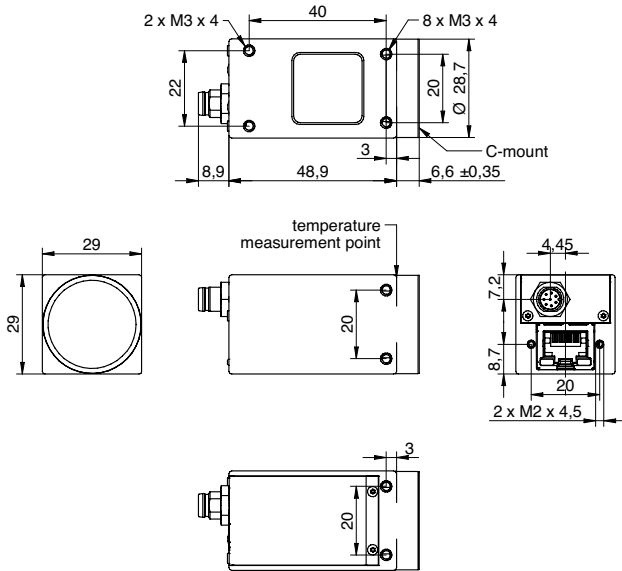

VCXG-23C

Gigabit Ethernet, 2,3 Megapixel, Color

Article number: 11165942

dimension drawing

945 East 11th Avenue Tampa, FL 33605

Phone: (813) 984-0125

Contact: Sales@ pyramidimaging.com

<https://pyramidimaging.com>