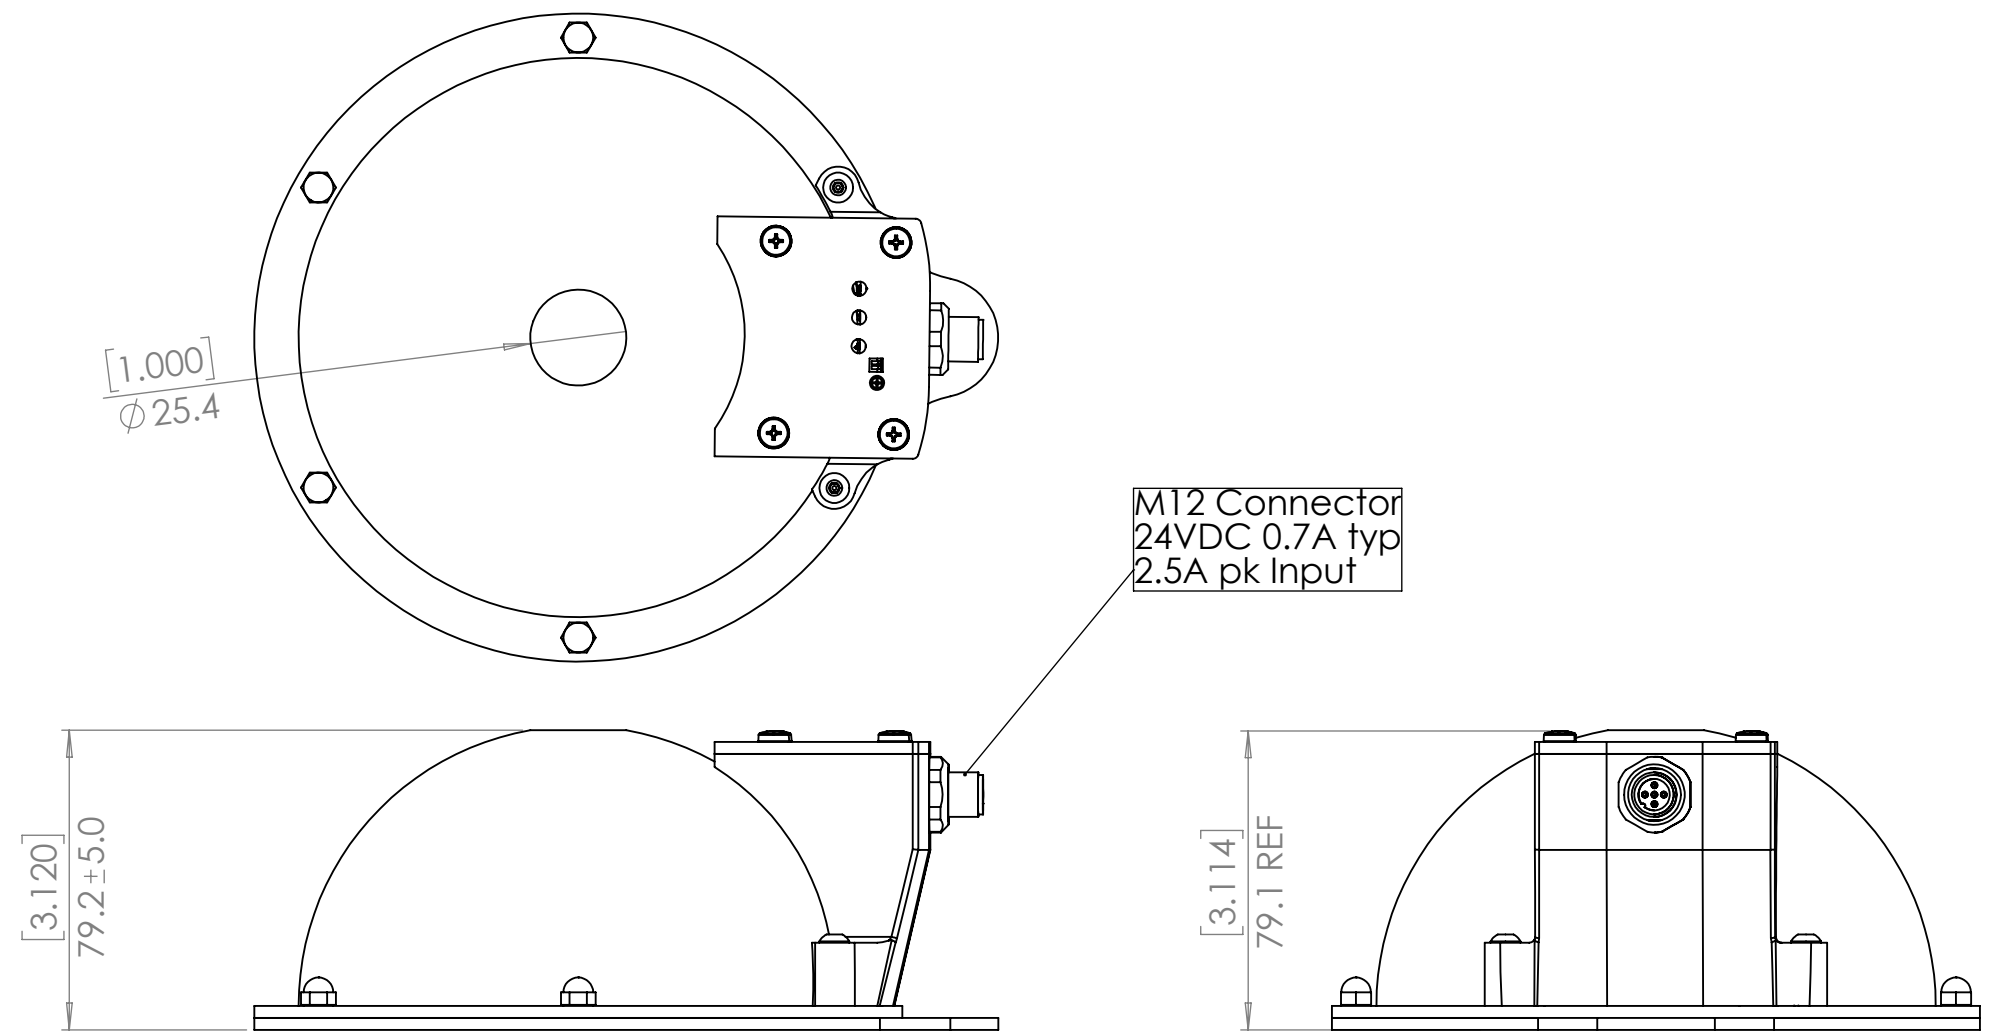

Pyramid Imaging Inc
945 East 11th Avenue
Tampa, FL 33605
<https://pyramidimaging.com>
Sales@pyramidimaging.com
(813) 984-0125

4 3 2 1

B

B

A

A

PROPRIETARY AND CONFIDENTIAL
THE INFORMATION CONTAINED IN THIS DRAWING IS THE SOLE PROPERTY OF SPECTRUM ILLUMINATION. ANY REPRODUCTION IN PART OR AS A WHOLE WITHOUT THE WRITTEN PERMISSION OF SPECTRUM ILLUMINATION IS PROHIBITED.

		UNLESS OTHERWISE SPECIFIED:	NAME	DATE	TITLE: 85mm Dome Light with Internal LED Driver	
		DIMENSIONS ARE IN mm [INCHES]	DRAWN	DJH		12/10/18
		TOLERANCES: FRACTIONAL ± ANGULAR: MACH ± BEND ± ONE PLACE DECIMAL ±0.5 TWO PLACE DECIMAL ±0.25	CHECKED			
		INTERPRET GEOMETRIC TOLERANCING PER:	ENG APPR.			
		MATERIAL	MFG APPR.			
NEXT ASSY	USED ON	FINISH	Q.A.	COMMENTS:		
APPLICATION		DO NOT SCALE DRAWING				
SIZE	DWG. NO.	REV				
B	DL85-XXX	A				
SCALE: 1:2		WEIGHT:	SHEET 1 OF 1			

4 3 2 1