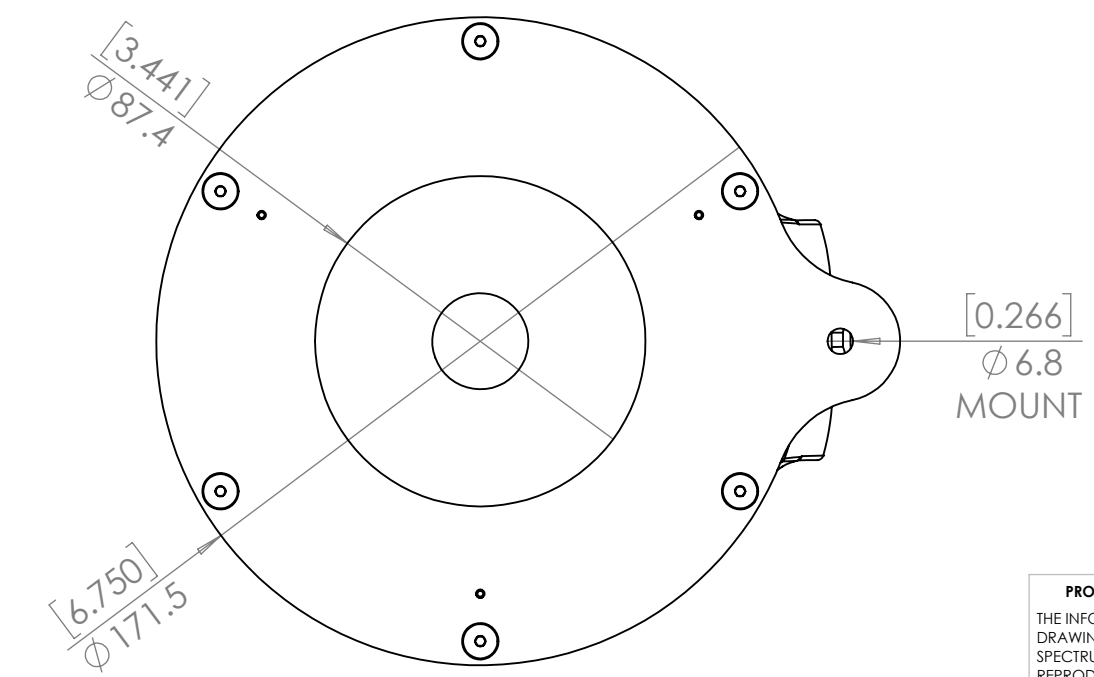

Pyramid Imaging Inc
945 East 11th Avenue
Tampa, FL 33605
<https://pyramidimaging.com>
Sales@pyramidimaging.com
(813) 984-0125

4 3 2 1

B

B

A

A

PROPRIETARY AND CONFIDENTIAL
THE INFORMATION CONTAINED IN THIS DRAWING IS THE SOLE PROPERTY OF SPECTRUM ILLUMINATION. ANY REPRODUCTION IN PART OR AS A WHOLE WITHOUT THE WRITTEN PERMISSION OF SPECTRUM ILLUMINATION IS PROHIBITED.

		UNLESS OTHERWISE SPECIFIED:	NAME	DATE	TITLE: 85mm Dome Light with Internal LED Driver	
		DIMENSIONS ARE IN mm [INCHES]	DRAWN	DJH		12/10/18
		TOLERANCES: FRACTIONAL ± ANGULAR: MACH ± BEND ± ONE PLACE DECIMAL ±0.5 TWO PLACE DECIMAL ±0.25	CHECKED			
		INTERPRET GEOMETRIC TOLERANCING PER:	ENG APPR.			
		MATERIAL	MFG APPR.			
NEXT ASSY	USED ON	FINISH	Q.A.	COMMENTS:		
APPLICATION		DO NOT SCALE DRAWING				
SIZE	DWG. NO.	REV				
B	DL85-XXX	A				
SCALE: 1:2		WEIGHT:	SHEET 1 OF 1			

4 3 2 1