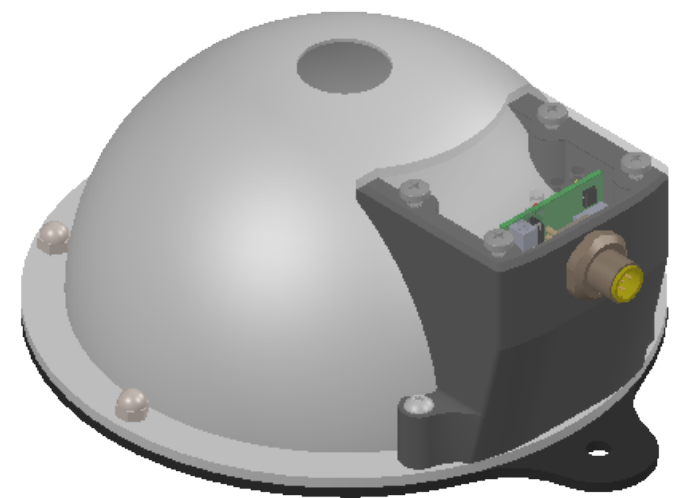

Pyramid Imaging Inc
945 East 11th Avenue
Tampa, FL 33605
<https://pyramidimaging.com>
Sales@pyramidimaging.com
(813) 984-0125

4 3 2 1

B

B

A

A

PROPRIETARY AND CONFIDENTIAL
THE INFORMATION CONTAINED IN THIS DRAWING IS THE SOLE PROPERTY OF SPECTRUM ILLUMINATION. ANY REPRODUCTION IN PART OR AS A WHOLE WITHOUT THE WRITTEN PERMISSION OF SPECTRUM ILLUMINATION IS PROHIBITED.

		UNLESS OTHERWISE SPECIFIED:	NAME	DATE	TITLE: 85mm Dome Light with Internal LED Driver	
		DIMENSIONS ARE IN mm [INCHES]	DRAWN	DJH		12/10/18
		TOLERANCES: FRACTIONAL ± ANGULAR: MACH ± BEND ± ONE PLACE DECIMAL ±0.5 TWO PLACE DECIMAL ±0.25	CHECKED			
		INTERPRET GEOMETRIC TOLERANCING PER:	ENG APPR.			
		MATERIAL	MFG APPR.			
NEXT ASSY	USED ON	FINISH	Q.A.	COMMENTS:		
APPLICATION		DO NOT SCALE DRAWING				
SIZE	DWG. NO.	REV				
B	DL85-XXX	A				
SCALE: 1:2		WEIGHT:	SHEET 1 OF 1			

4 3 2 1