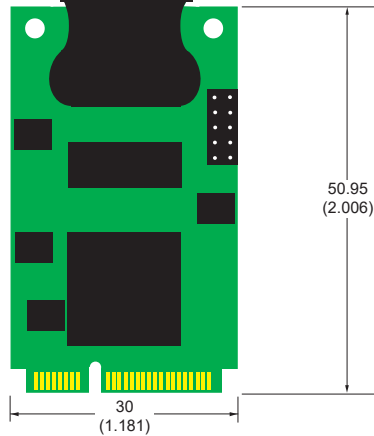

EPIX, Incorporated
 381 Lexington Drive
 Buffalo Grove, IL 60089 USA
 Tel - 847 465 1818
 Fax - 847 465 1919
 epix@epixinc.com

Pyramid Imaging
 945 East 11th Avenue Tampa, FL 33605
 sales@pyramidimaging.com
 www.pyramidimaging.com
 813-786-3785

PIXCI® EB1MINI

PIXCI® EB1MINI-F-S (SDR)
 PIXCI® EB1MINI-F-M (MDR)

PIXCI® EB1MINI-G-S (SDR)
 PIXCI® EB1MINI-G-M (MDR)

PIXCI® EB1MINI-H

mm
(Inches)