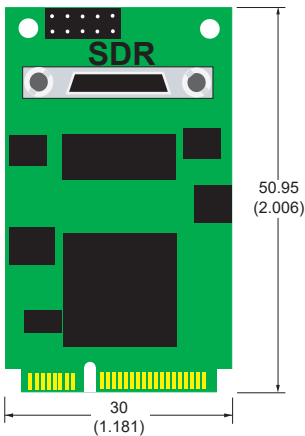

EPIX, Incorporated
 381 Lexington Drive
 Buffalo Grove, IL 60089 USA
 Tel - 847 465 1818
 Fax - 847 465 1919
 epix@epixinc.com

Pyramid Imaging
 945 East 11th Avenue Tampa, FL 33605
 sales@pyramidimaging.com
 www.pyramidimaging.com
 813-786-3785

PIXCI® EB1MINI

PIXCI® EB1MINI-F-S (SDR)
 PIXCI® EB1MINI-F-M (MDR)

PIXCI® EB1MINI-G-S (SDR)
 PIXCI® EB1MINI-G-M (MDR)

PIXCI® EB1MINI-H

mm
(Inches)